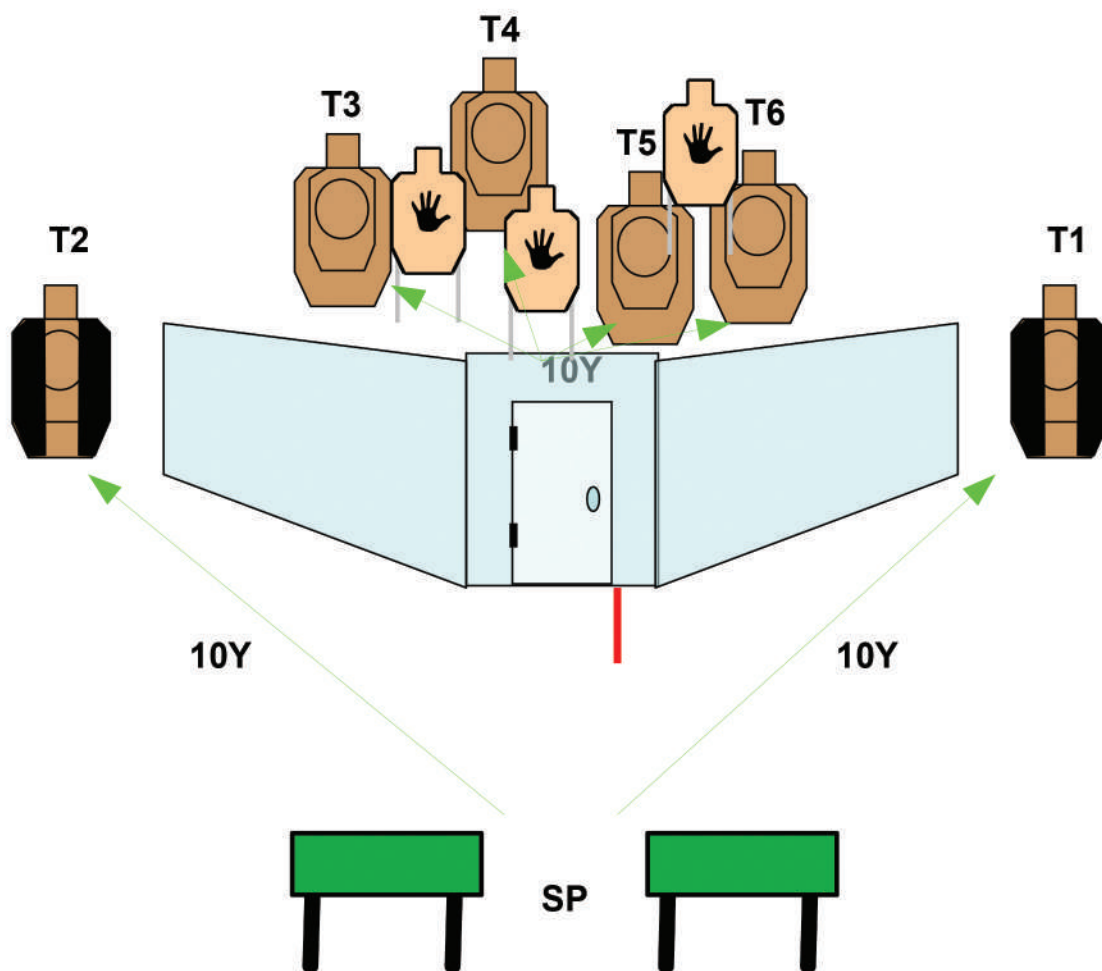

START POSITION:ARMA CARICACOLPO NON CAMERATO ,SPALLE AI BERSAGLI MANI SUI SEGNI PCC:STESSA CONDIZIONE ,ARMA SUI SEGNI OTTURATORE CHIUSO

STRINGS: 1
SCORING: 12 UNLIMITED
TARGETS: 6 TREATH,3 NO TREATH
SCORED HITS: BEST 2 FOR TARGET
START-STOP: Audible - Last shot
CONCEALMENT: richiesto
MUZZLE SAFE PLANE: 180 degree rule
RULES: Current IDPA Rulebook

STAGE PROCEDURE: AL SEGNALE ACUSTICO T1 E T2 SONO IN THE OPEN,TERMINARE L ESERCIZIO UTILIZZANDO LA POC DISPONIBILE