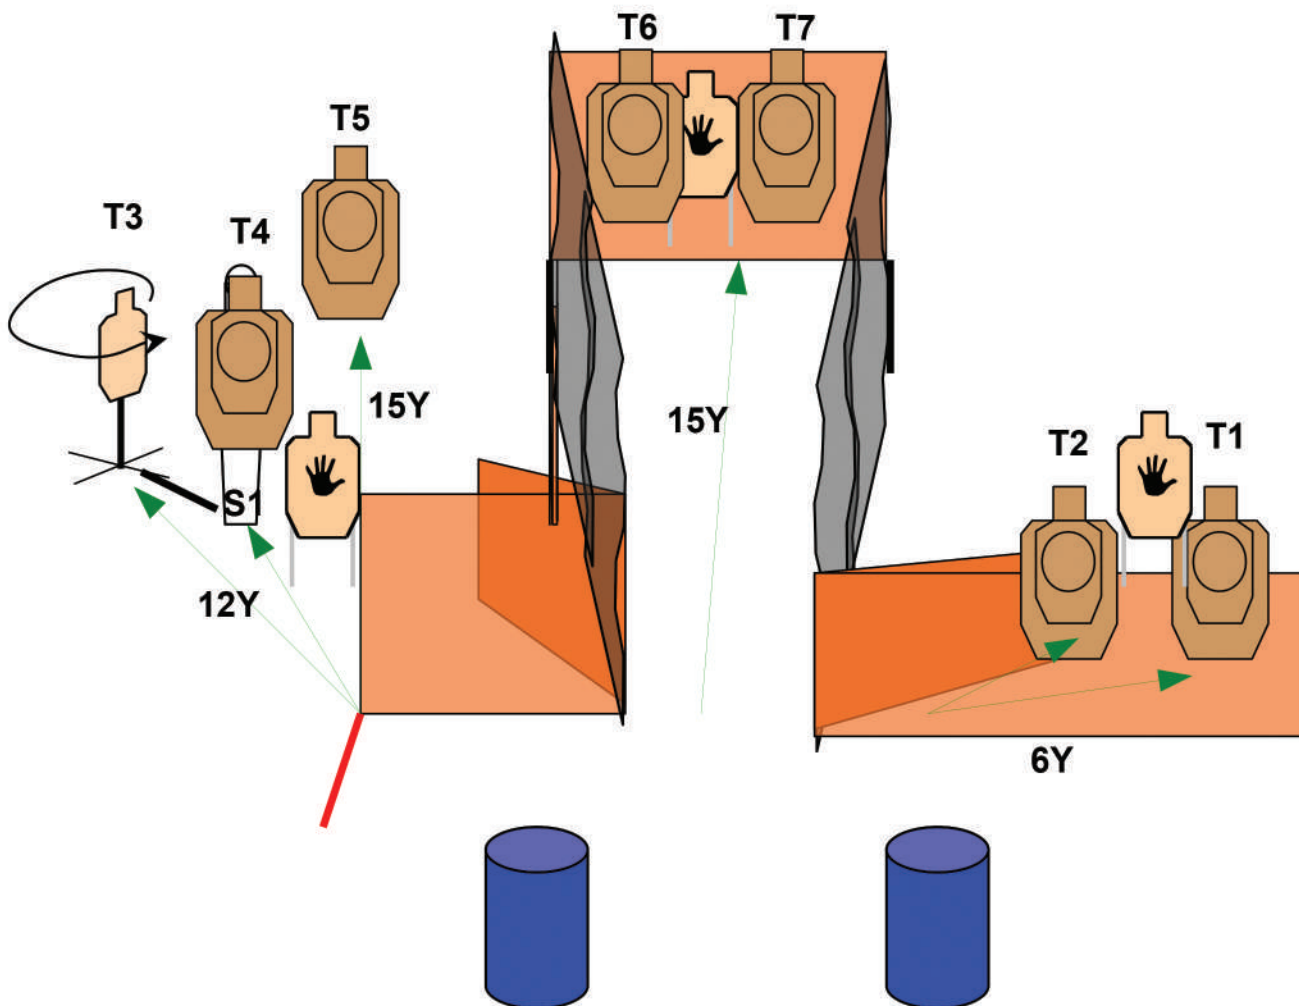

START POSITION: ARMA SCARICA SU UN BIDONE E
TUTTI I CARICATORI SULL ALTRO BIDONE
PCC : STESSA CONDIZIONE

STAGE PROCEDURE: AL SEGNALE ACUSTICO
INGAGGIARE I BERSAGLI DALLE COPERTURE
DISPONIBILI ,T1 ET2 SONO IN THE OPEN ,T6 E T7
SARANNO VISIBILI SOLO DA SOTTO LA BARRICATA
,RICHIESTA LA POSIZIONE LOW COVER

STRINGS: 1
SCORING: 14 rounds min, Unlimited
TARGETS: 7 Threat, 3 Non-threat, 1 Steel
SCORED HITS: Best 2 per target
START-STOP: Audible - Last shot
CONCEALMENT: Required
MUZZLE SAFE PLANE: 180 degree rule
RULES: Current IDPA Rulebook

SP