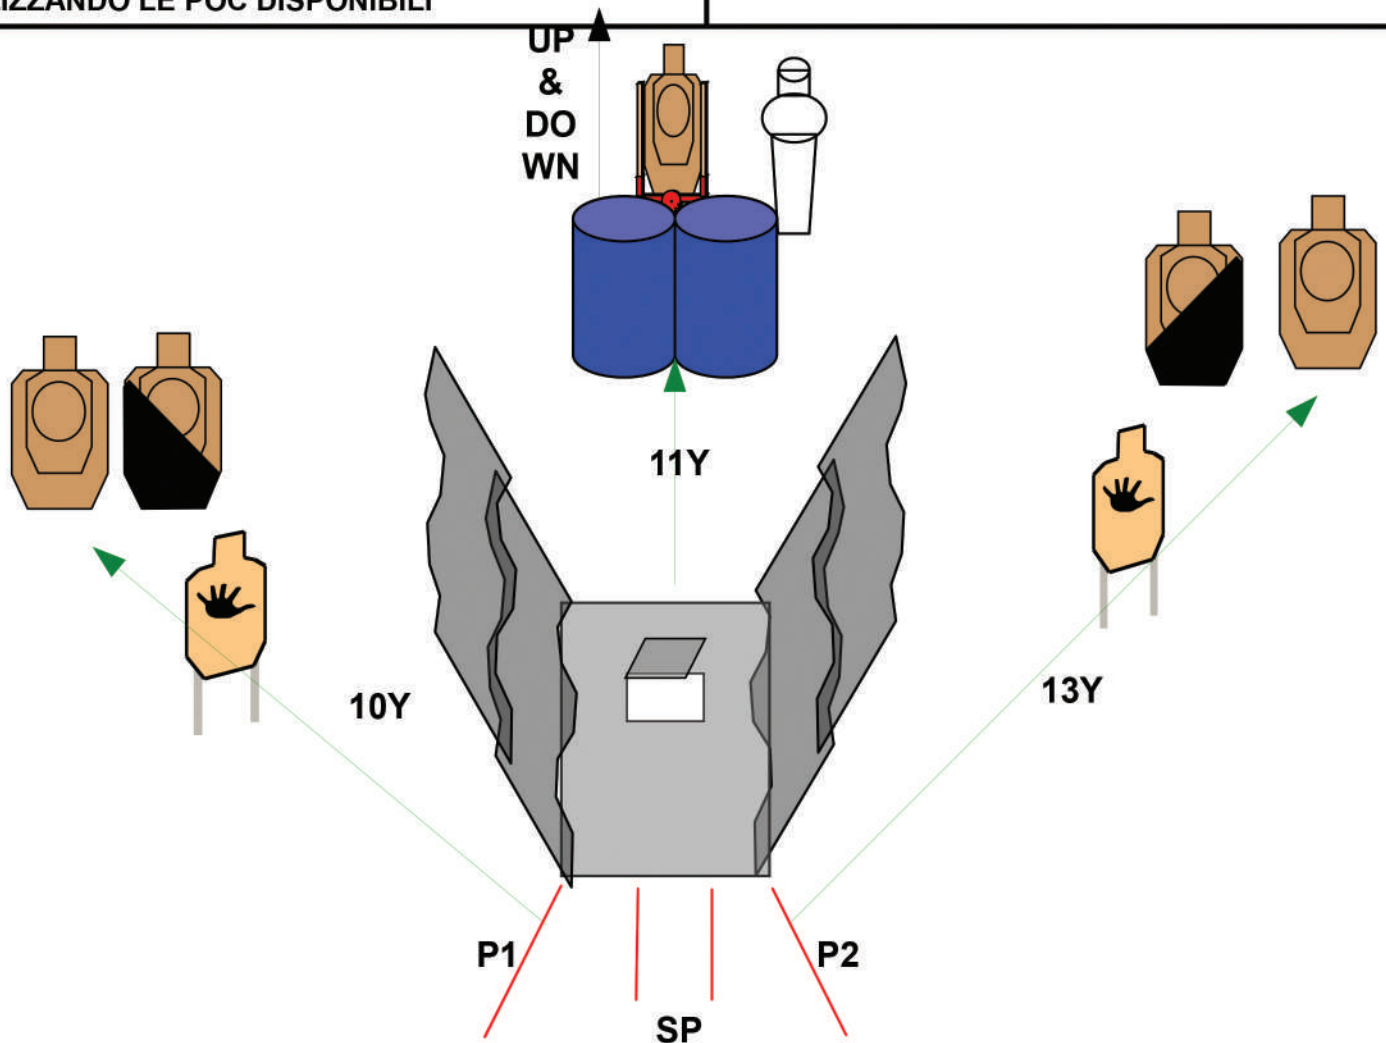

START POSITION: ARMA CARICA IN FONDINA , COLPO CAMERATO , CARICATORI ALLA CAPACITA DI DIVISIONE PCC: STESSA CONDIZIONE HIP LEVEL

STRINGS: 1
SCORING: 16 rounds min, Unlimited
TARGETS: 5 Threat, 2 Non-threat, 1 Steel
SCORED HITS: Best 3 per target
START-STOP: Audible - Last shot
CONCEALMENT: Required
MUZZLE SAFE PLANE: 180 degree rule
RULES: Current IDPA Rulebook

STAGE PROCEDURE: IN SPMANI SUI SEGNI ,PCC SOLO MANO DEBOLE,AL SEGNALE ACUSTICO INGAGGIARE I BERSAGLI CON MINIMO 3 COLPI UTILIZZANDO LE POC DISPONIBILI