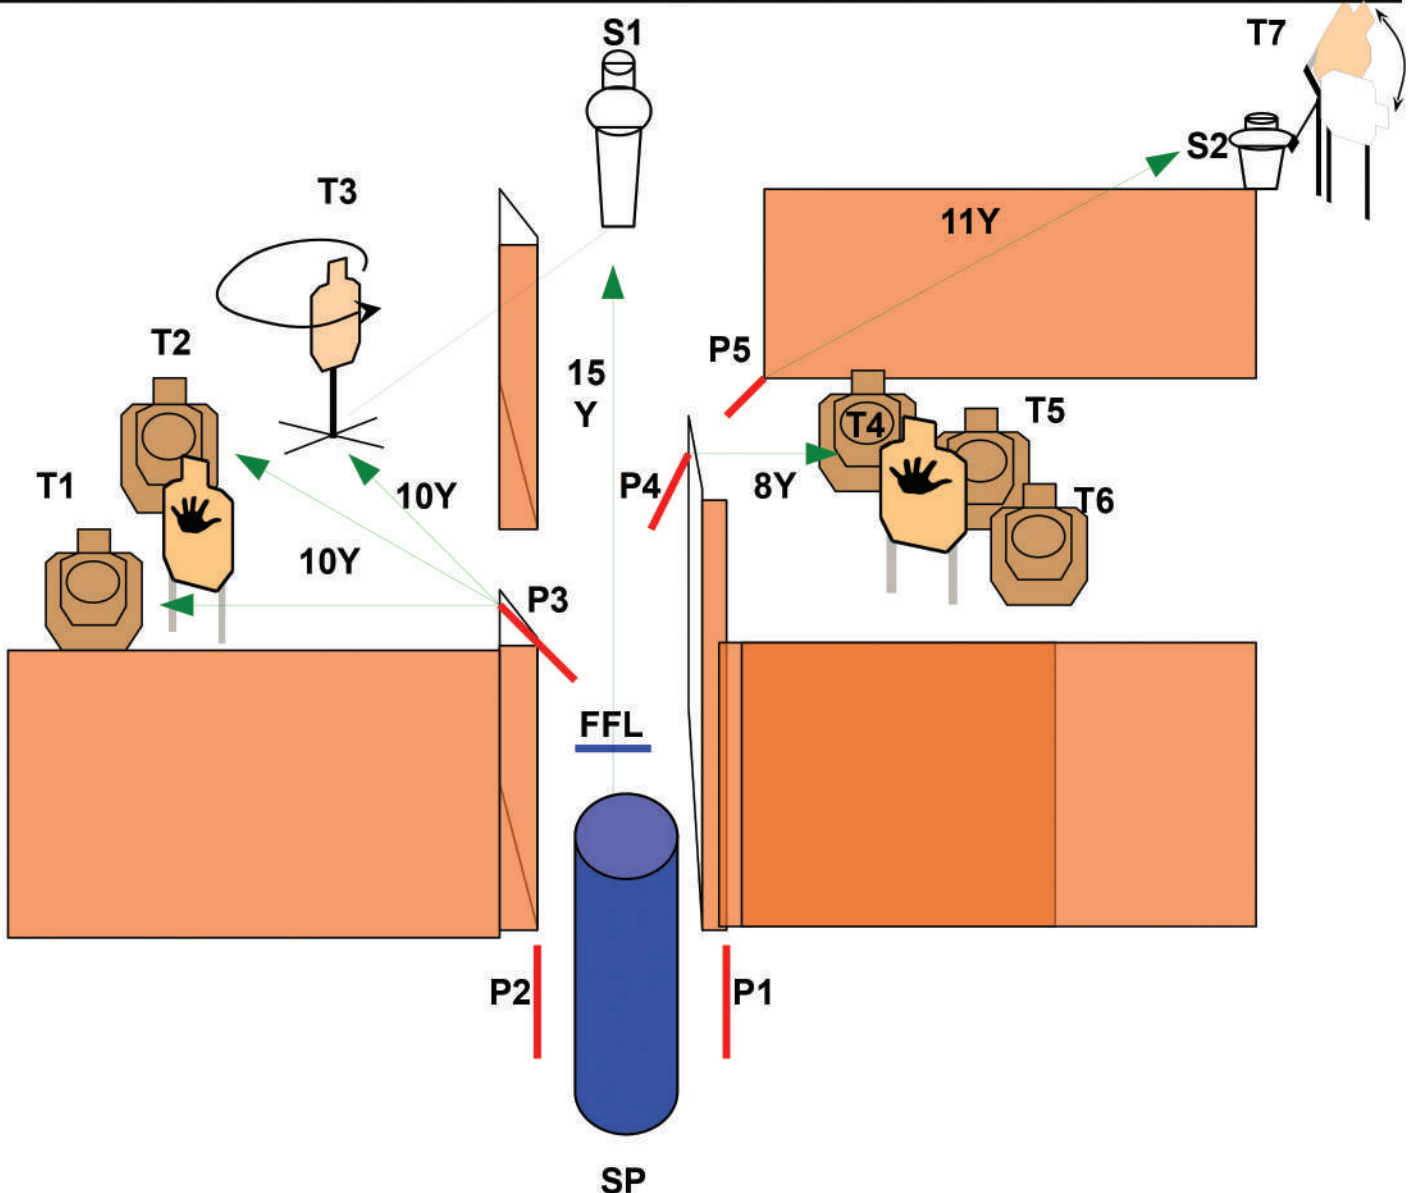

START POSITION: MANI SUI SEGNI ARMA CARICA IN FONDINA CARICATORI ALLA CAPACITA D DIVISIONE PCC;ARMA CARICA LOW READY,VOLATA SUL SEGNO

STRINGS: 1
SCORING: 16 rounds min, Unlimited
TARGETS: 7 Threat, 2 Non-threat, 2 Steel
SCORED HITS: Best 2 per target
START-STOP: Audible - Last shot
CONCEALMENT: Required
MUZZLE SAFE PLANE: 180 degree rule
RULES: Current IDPA Rulebook

STAGE PROCEDURE: AL SEGNALE ACUSTICO INGAGGIARE I BERSAGLI UTILIZZANDO LE POC DISPONIBILI, NB.L ABBATTIMENTO DI S1 OTRE LA FFL E DQ