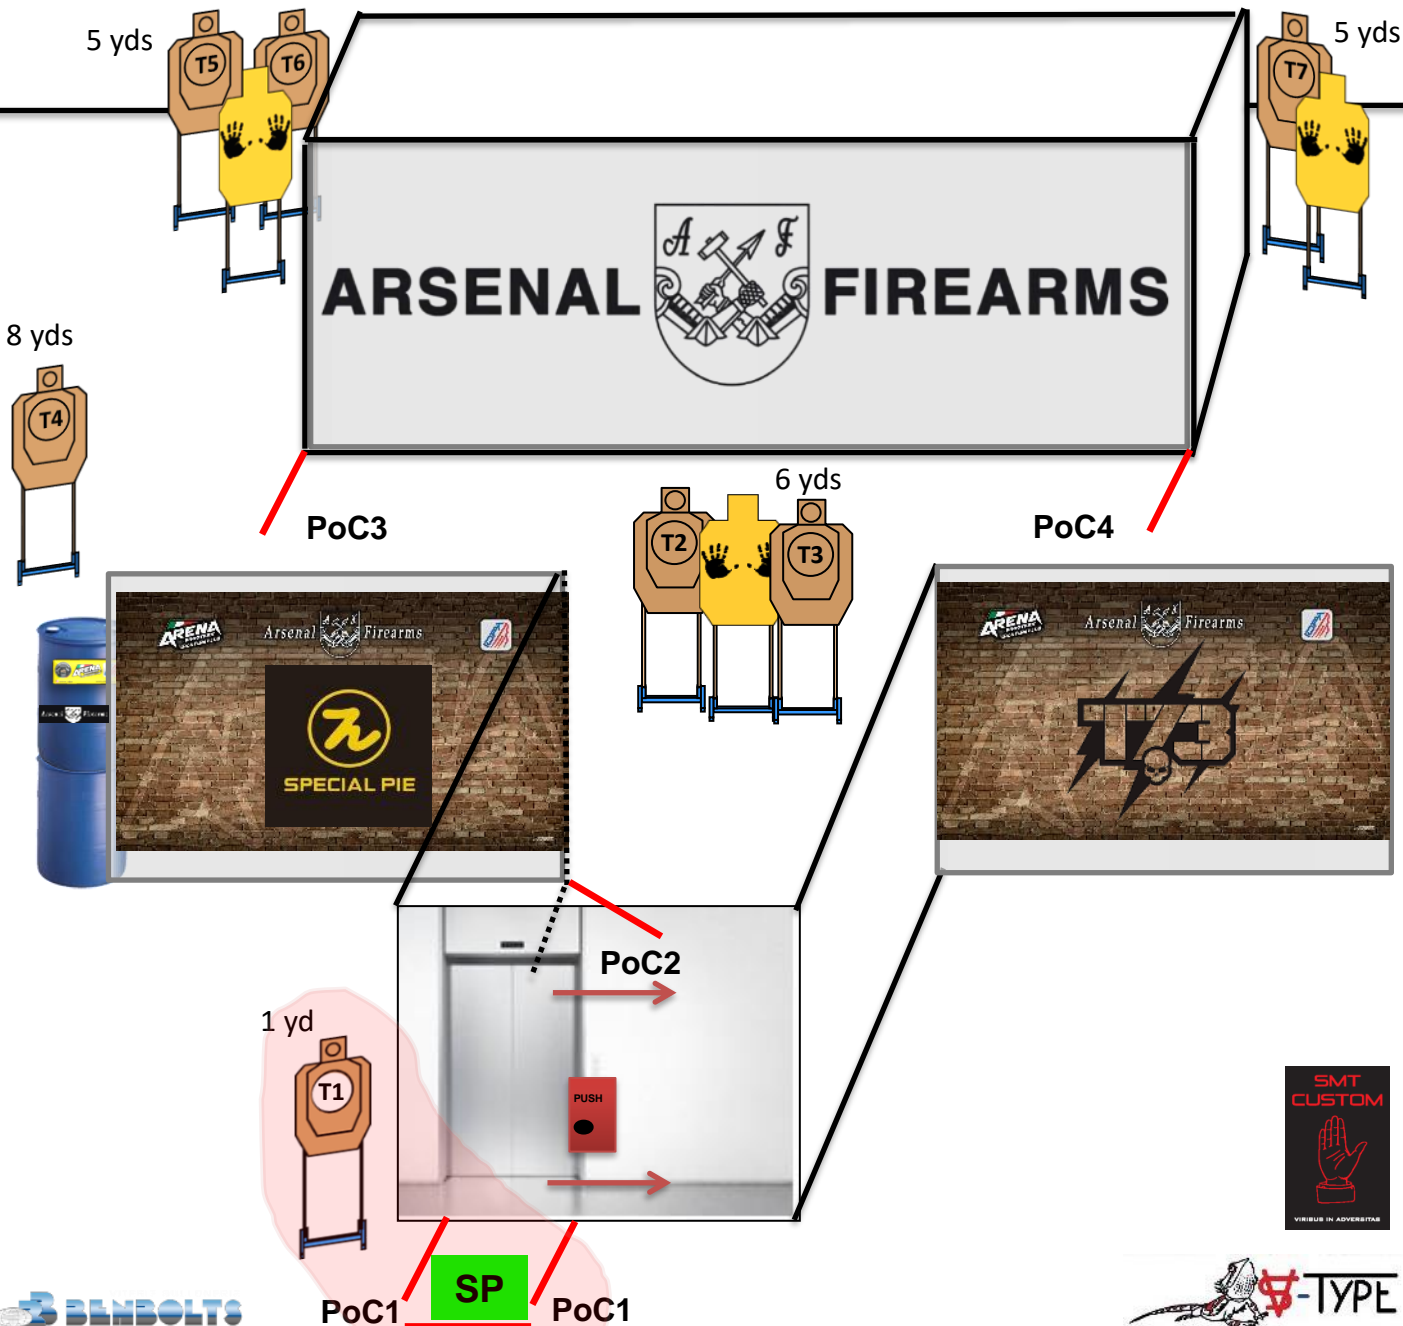

**START POSITION:** Standing at SP facing down range with both heels touching the marker. Firearm loaded to division capacity and holstered. Magazines at division capacity.

**PCC:** Same as above except stock touching belt.

**STAGE PROCEDURE:** At the start signal, engage targets in tactical priority.

T1 must be engaged **from retention** (3.9.4).

**NOTES:** Shooter must push the button in order to open the sliding door.

SCORING:	Unlimited
ROUND COUNT:	14
TARGETS:	7 Threat, 3 Non-threat
SCORED HITS:	Best 2 on T1-T7
START-STOP:	Audible - Last shot
RULES:	Current IDPA Rulebook
CONCEALMENT:	Required
MUZZLE SAFE:	180°
DISTANCE:	1-8 yds