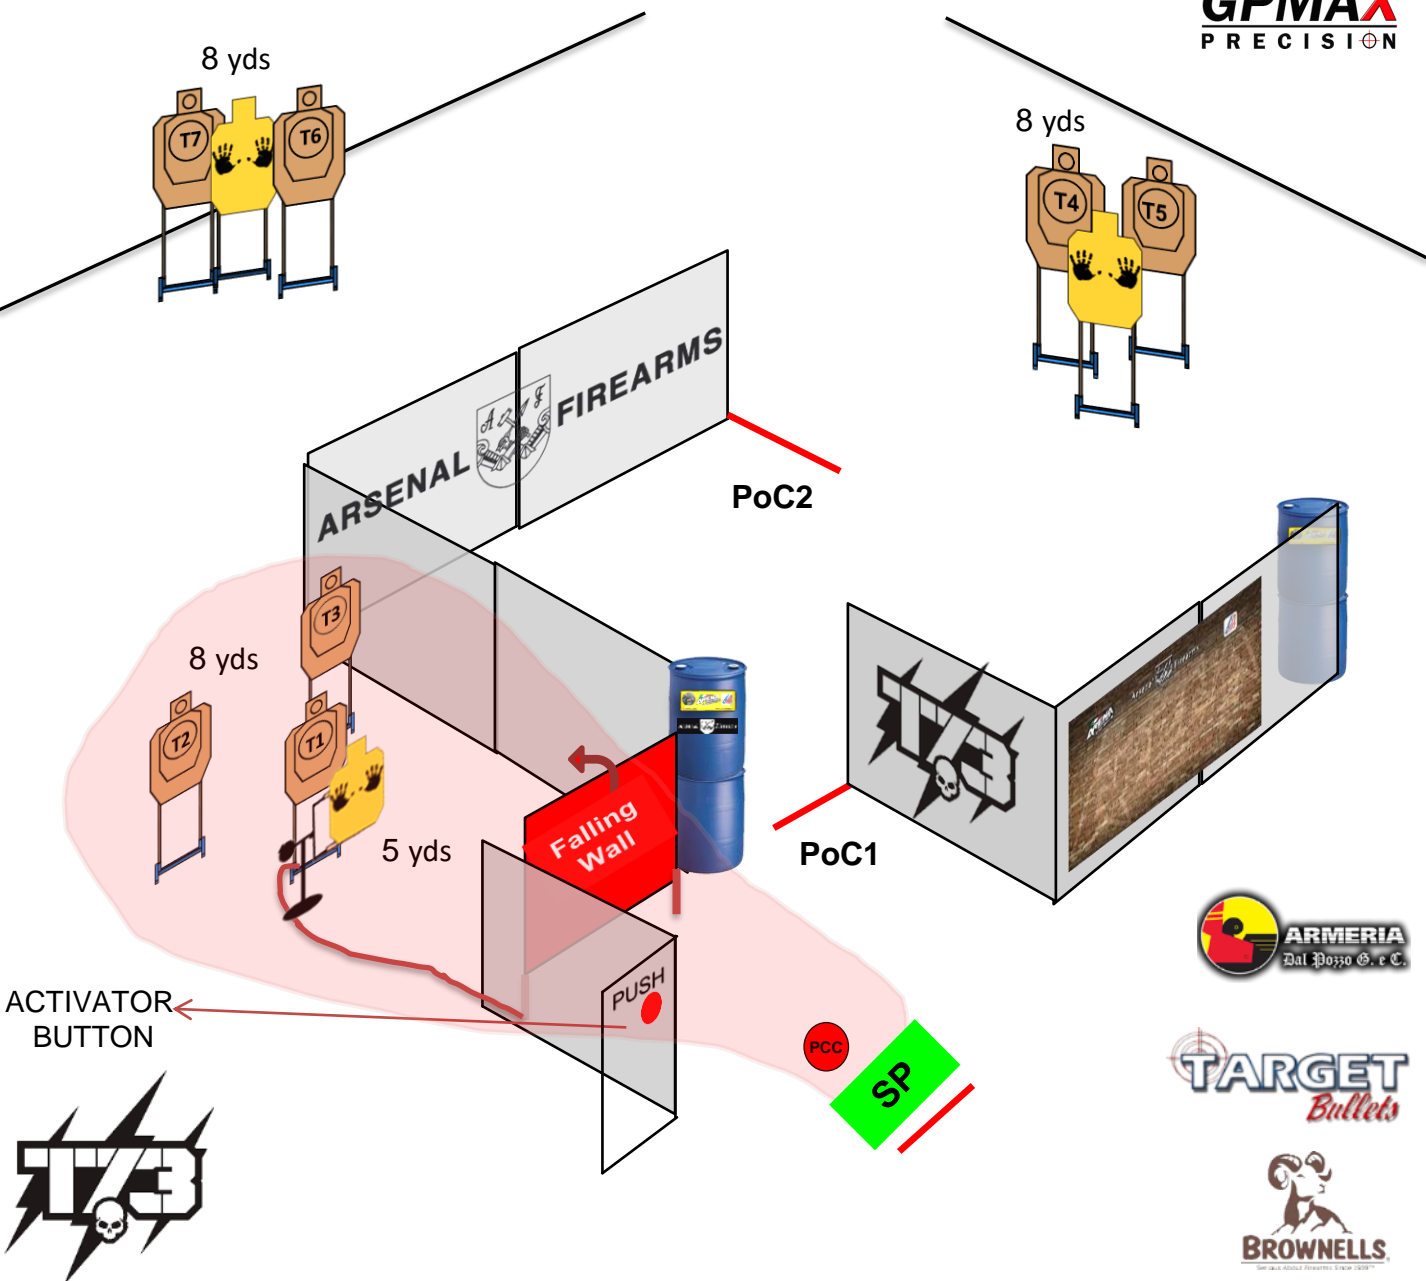

Arsenal Firearms 2022 IDPA Italian National Championship

STAGE 8 «THE WALL»

SCENARIO: While you are on duty at the Shopping Mall, you discover an armed gang attempting to blow up the administration's wall to rob the bank. Defend yourself.

START POSITION: Standing at SP facing down range with both heels touching the marker. Firearm loaded to division capacity and holstered. Magazines at division capacity.

PCC: same as above at Low Ready.

STAGE PROCEDURE: At the start signal, engage T1 – T7 in Tactical Priority.

NOTES: Pressing the Red Button activates the “falling wall” and swinger NT in front of T1. T1-T3 are “in the open”.

SCORING: Unlimited
ROUND COUNT: 14
TARGETS: 7 Threat, 3 non-threat
SCORED HITS: Best 2 per target
START-STOP: Audible - Last shot
RULES: Current IDPA Rulebook
CONCEALMENT: Required
MUZZLE SAFE: 180°
DISTANCE: 5-8 yds

Unless otherwise specified, 180° rule applies horizontally and vertically the top of the berms are the limits