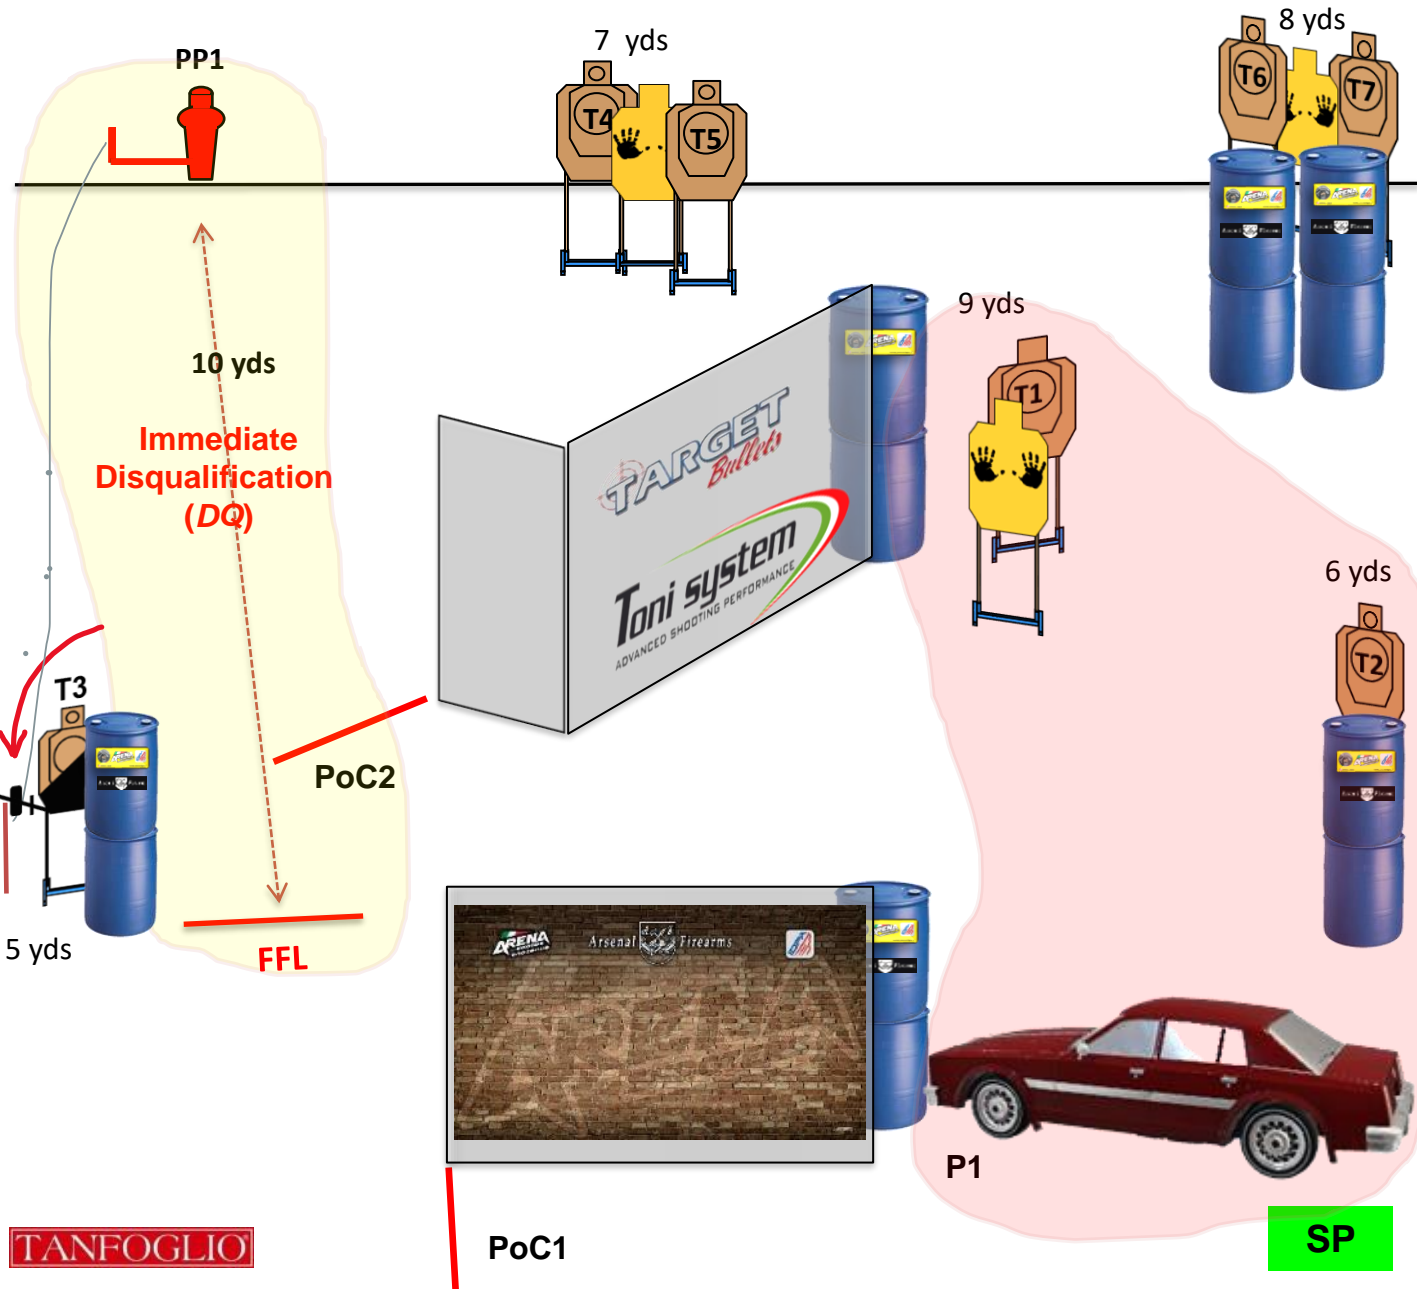

Arsenal Firearms 2022 IDPA Italian National Championship

STAGE 11 «TOURIST BY CHANCE»

SCENARIO: You are on vacation in South Africa when you decide, with a friend, to visit a particular area of the city. Arrived on the spot, you realize that your life and that of your friend are in danger.

START POSITION: Standing at SP facing down range with both heels touching the marker. Firearm loaded to division capacity and holstered. Magazines at division capacity.

PCC: Same as above except stock touching belt.

STAGE PROCEDURE: At the start signal, engage targets in Tactical Priority. The (drop out) target T3 will be visible only after engaging PP1. T1 and T2 are "in the open".

NOTES: Engagement of steel PP1 beyond the FFL will result in DQ.

SCORING: Unlimited

ROUND COUNT: 15

TARGETS: 7 Threat, 3 non-threat, 1 Steel

SCORED HITS: Best 2 per target – Steel down

START-STOP: Audible - Last shot

RULES: Current IDPA Rulebook

CONCEALMENT: Required

MUZZLE SAFE: 180°

DISTANCE: 5-13 yds