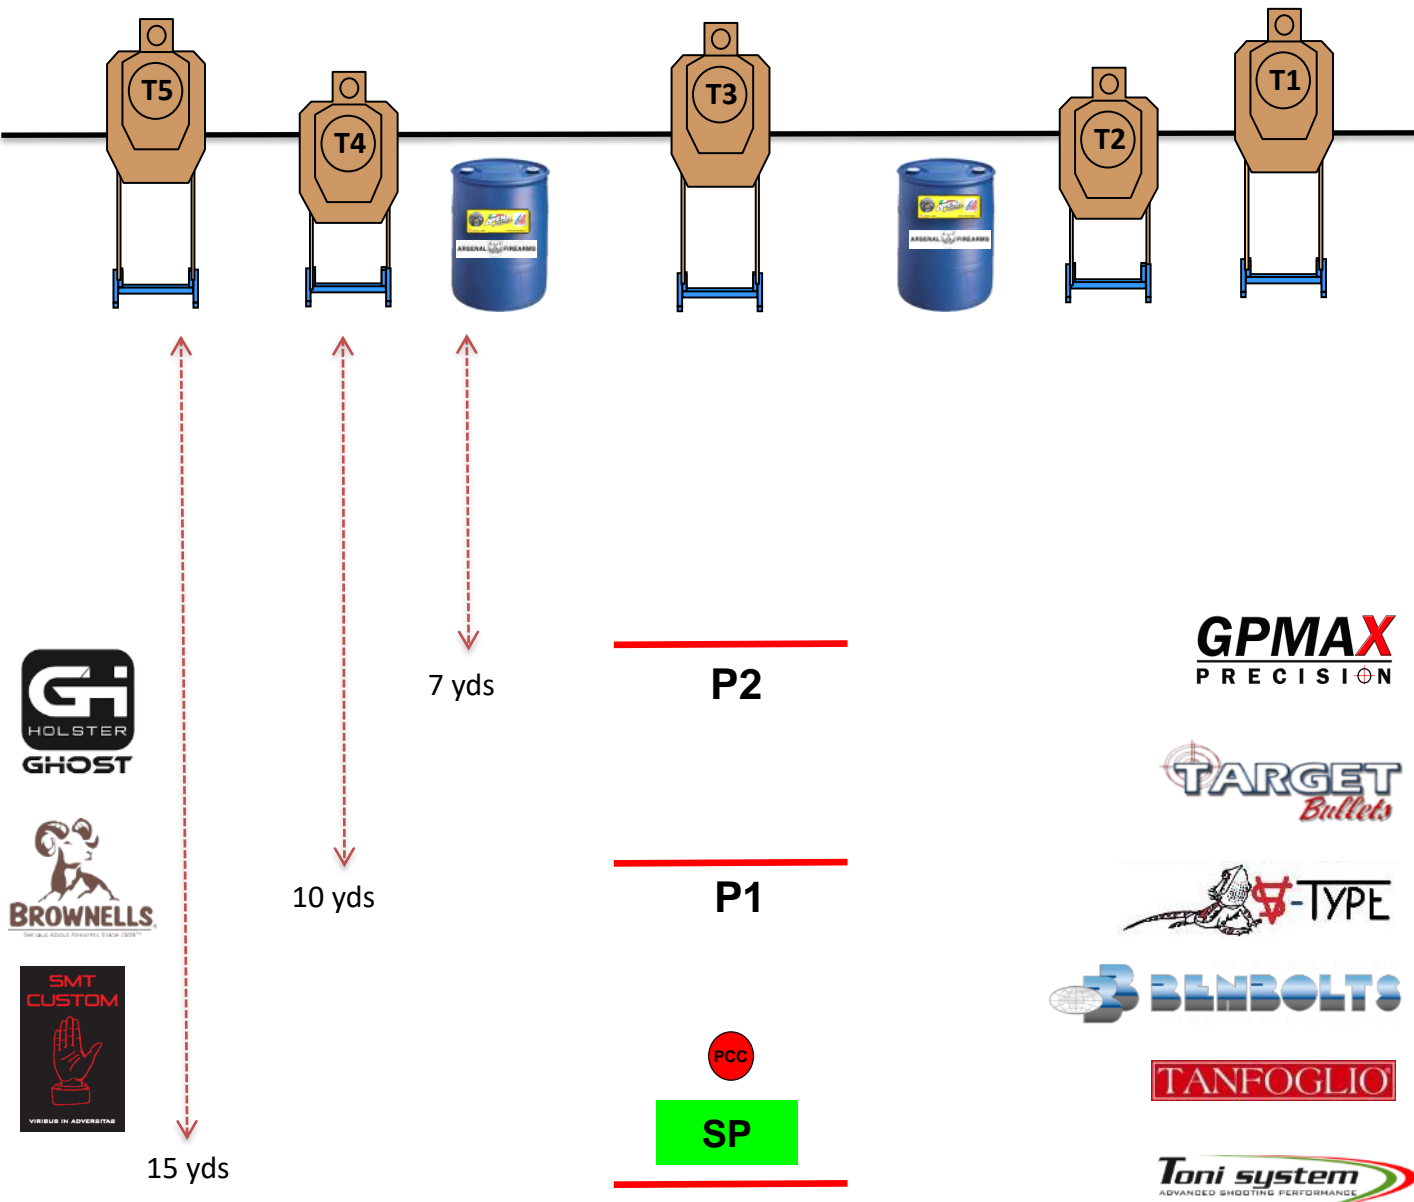

Arsenal Firearms 2022 IDPA Italian National Championship

STAGE 2 «STANDARD»

STANDARD

START POSITION: Standing at SP facing down range with both heels on the marks. Firearm loaded to division capacity and holstered. Magazines at division capacity.

PCC: same as above at Low Ready.

STAGE PROCEDURE: At the start signal:

- from SP engage T1-T5 with one shot each **FREE STYLE**;
- from P1 engage T1-T5 with one shot each **STRONG HAND ONLY**;
- from P2 engage T1-T5 with one shot each **SUPPORT HAND ONLY**.

STRING: 1
SCORING: **Limited**
ROUND COUNT: **15**
TARGETS: 5 Threat
SCORED HITS: 3 on T1-T5
START-STOP: Audible - Last shot
RULES: Current IDPA Rulebook
CONCEALMENT: **NOT Required**
MUZZLE SAFE: 180°
DISTANCE: 7-15 yds