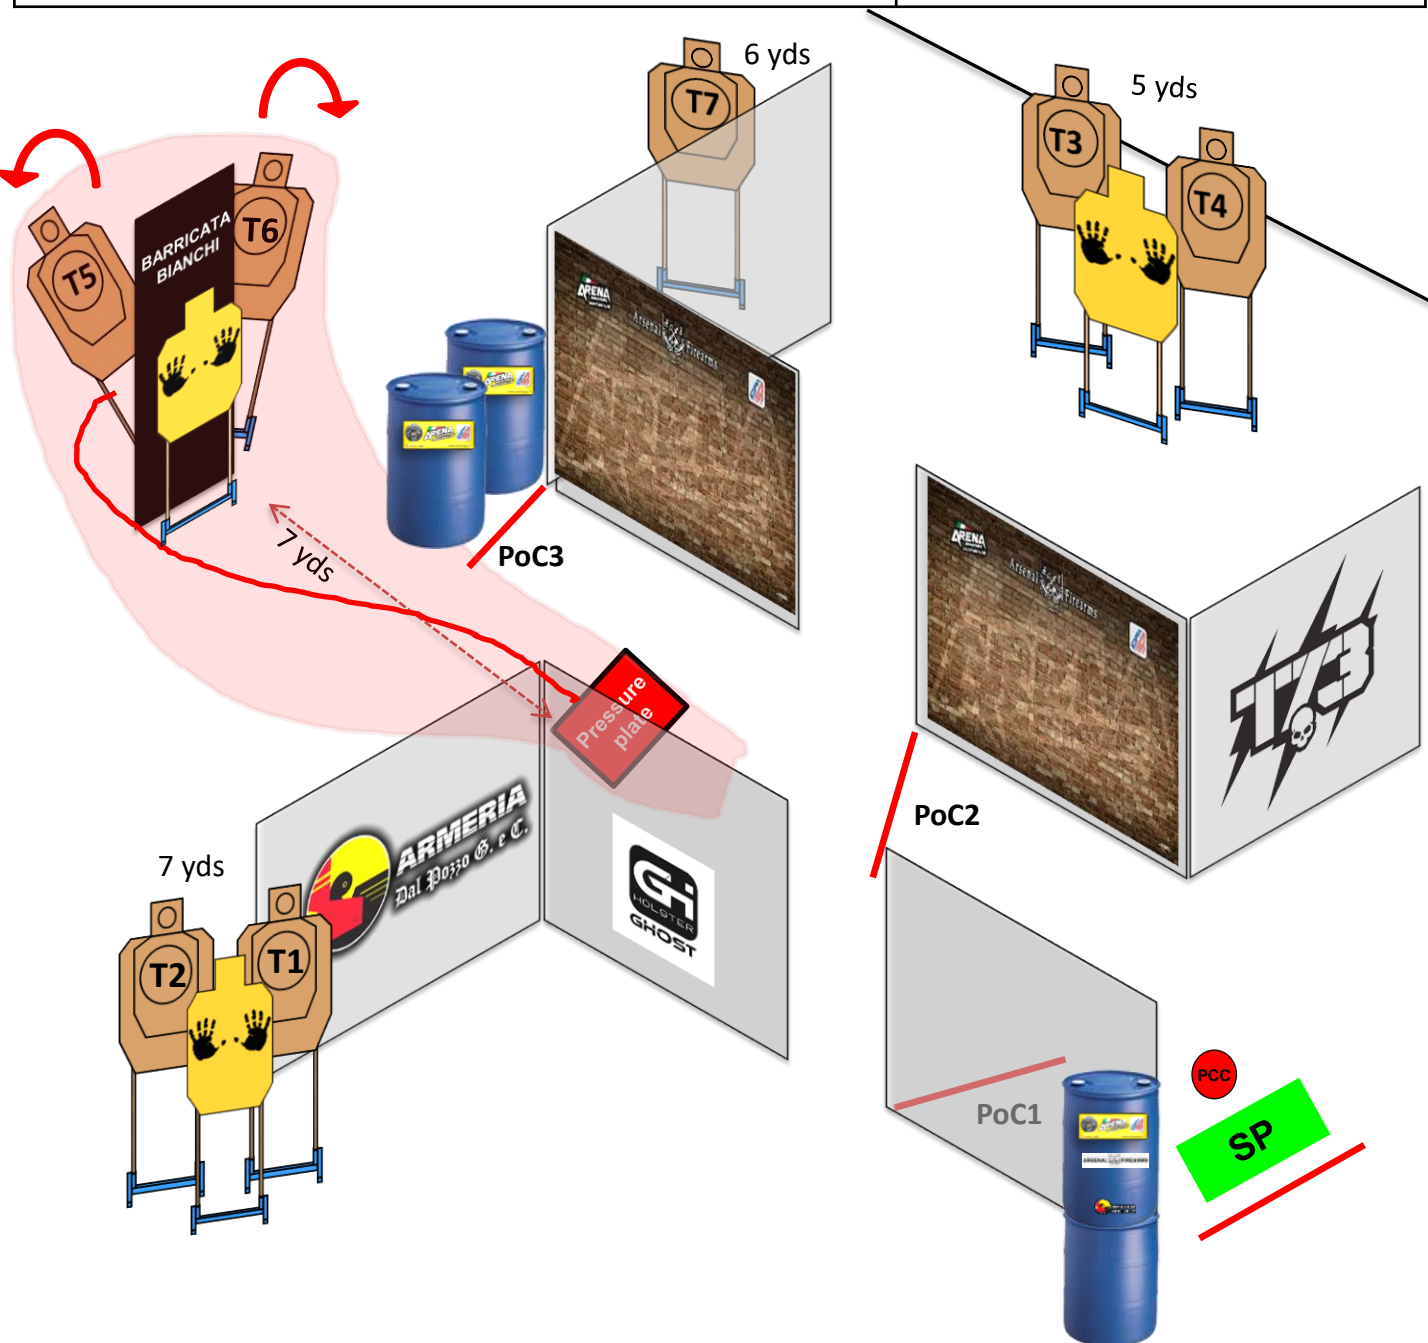

Arsenal Firearms 2022 IDPA Italian National Championship STAGE 3 «SAFE HOUSE»

SCENARIO: A unit of armed criminals have mistaken your house for a safe place and have taken your family hostage.

START POSITION: Standing at SP facing down range with both heels on the marks. Firearm loaded to division capacity and holstered. Magazines at division capacity.
PCC: same as above at Low Ready.

STAGE PROCEDURE: At the start signal, engage all threats in tactical priority.

NOTES: T5 and T6 will be visible only after shooter activates the pressure plate. T5 and T6 remain visible and are in the open.

SCORING: Unlimited
ROUND COUNT: 14
TARGETS: 7 Threat, 3 Non-Threat
SCORED HITS: Best 2 per target
START-STOP: Audible - Last shot
RULES: Current IDPA Rulebook
CONCEALMENT: Required
MUZZLE SAFE: 180°
DISTANCE: 5-7 yds