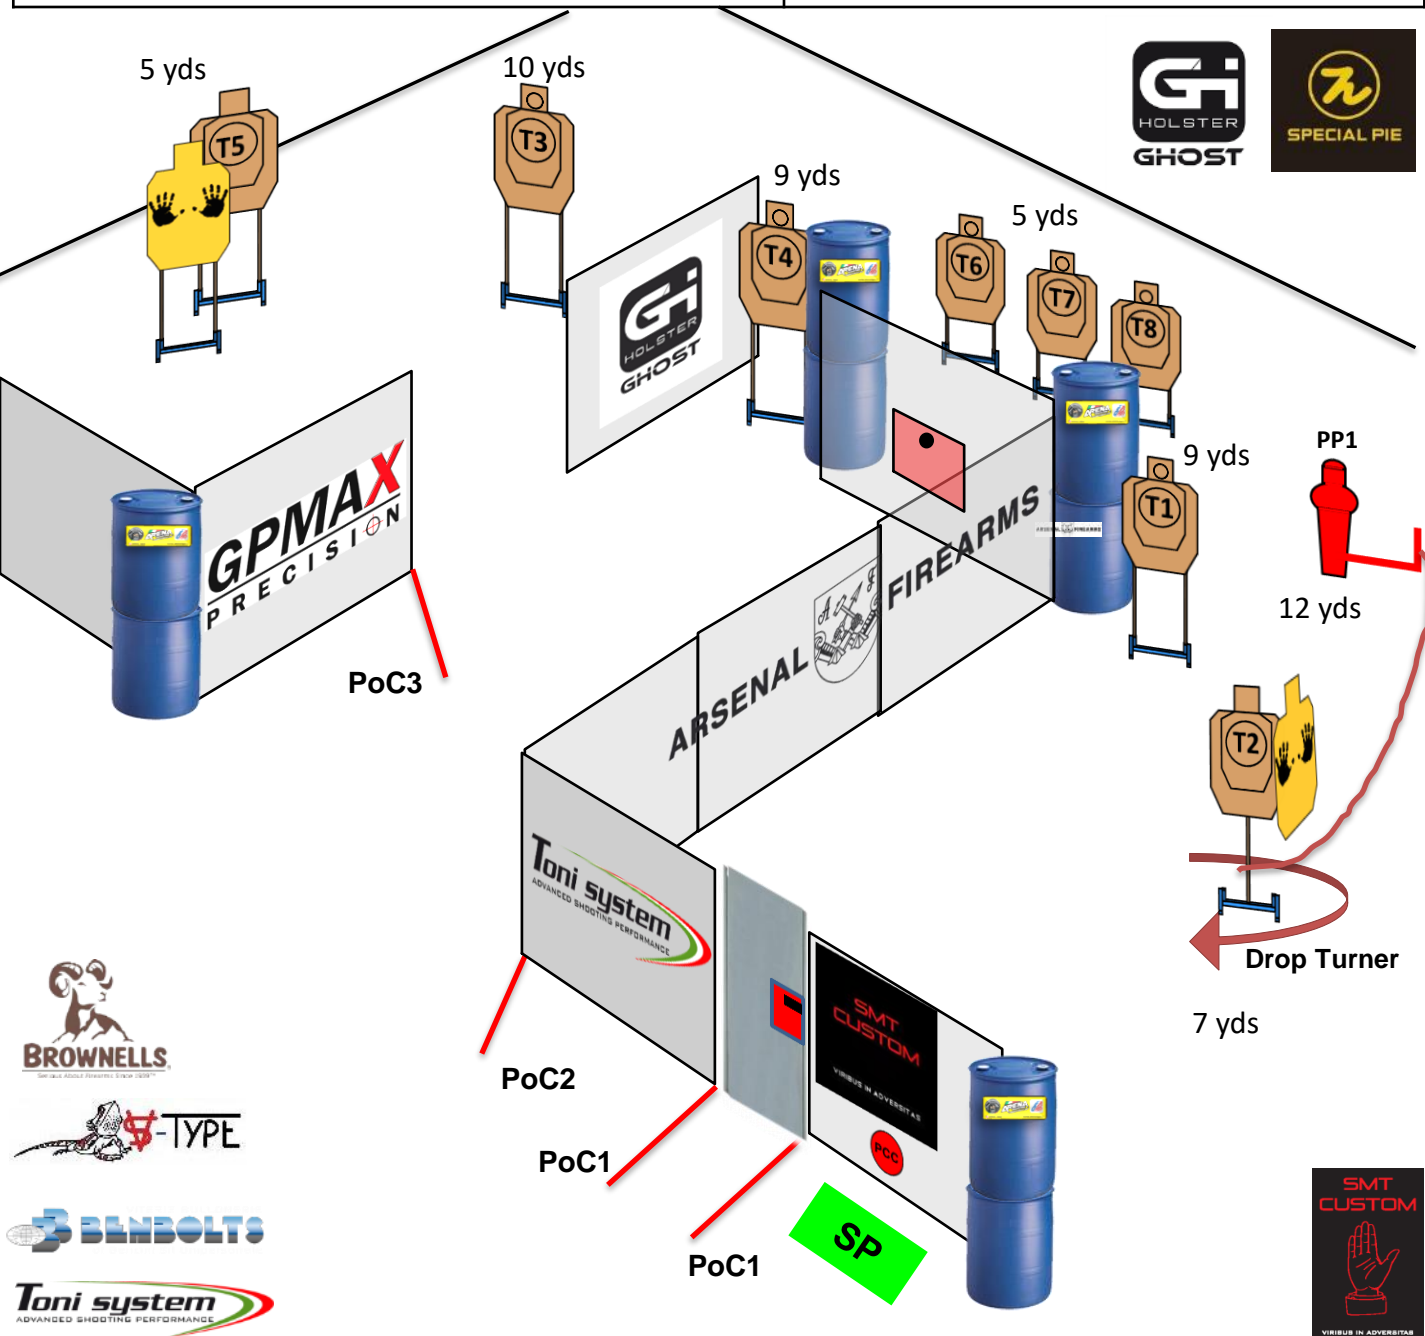

Arsenal Firearms 2022 IDPA Italian National Championship

STAGE 10 «NEIGHBORHOOD WATCH»

SCENARIO: While enjoying a relaxing evening at home a home invasion occurs at your house.

START POSITION: Standing at SP facing down range with both heels touching the marker. Firearm loaded to division capacity and holstered. Magazines at division capacity.

PCC: Same as above except stock touching belt. Muzzle pointing the red marker.

STAGE PROCEDURE: At the start signal, engage all threats in Tactical Priority. Targets from T6 to T8 are visible only after opening the red window. **NOTES:** PP1 activates turner T2 which disappears shortly after.

SCORING: Unlimited
ROUND COUNT: 17
TARGETS: 8 Threat, 2 Non-threat, 1 Steel
SCORED HITS: Best 2 on T1-T8, steel down
START-STOP: Audible - Last shot
RULES: Current IDPA Rulebook
CONCEALMENT: Required
MUZZLE SAFE: 180°
DISTANCE: 5-12 yds