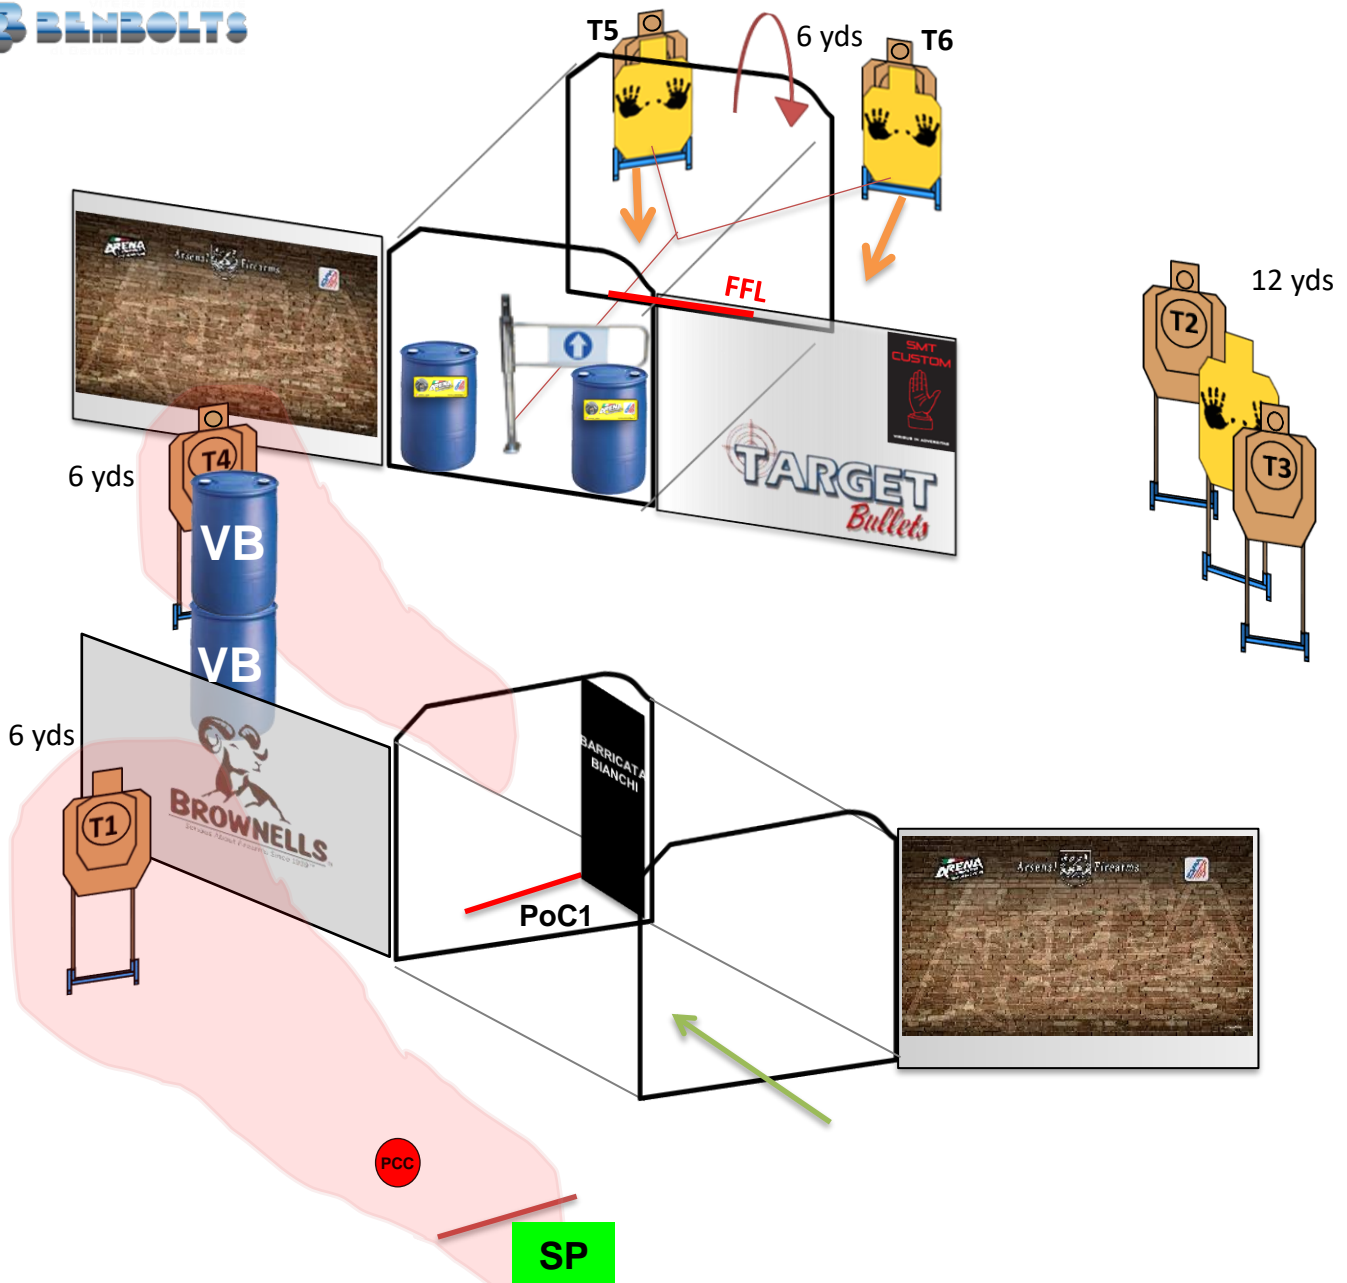

Arsenal Firearms 2022 IDPA Italian National Championship

STAGE 9 «PRISON CAMP»

SCENARIO: You are locked in an enemy prison camp and while trying to escape, one of the guards catches you. Fight for your freedom.

START POSITION: Standing at SP facing down range with both heels touching the marker. Firearm loaded with **5 ROUNDS ONLY** and holstered. Magazines at division capacity.

PCC: same as above at Low Ready.

STAGE PROCEDURE: At the start signal engage all threats in tactical priority. **T1 must be engaged with 5 rounds.**

NOTES: T1 and T4 are «in the open». Walking through the swing gate activates the two moving NT out/back which will show target T5 and T6 for a few moments.

SCORING: Unlimited
ROUND COUNT: 15
TARGETS: 6 Threat, 3 Non-threat
SCORED HITS: Best 2 on T2-T6;
Best 5 on T1.
START-STOP: Audible - Last shot
RULES: Current IDPA Rulebook
CONCEALMENT: Required
MUZZLE SAFE: 180°
DISTANCE: 6-12 yds