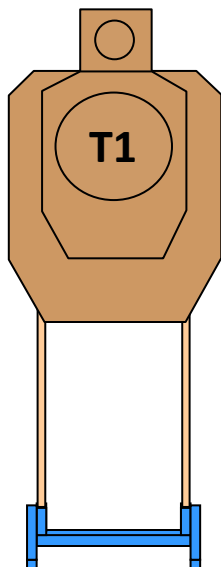

ARSENAL FIREARMS

6 yds

Unless otherwise specified, 180° rule applies horizontally and vertically the top of the berms are the limits