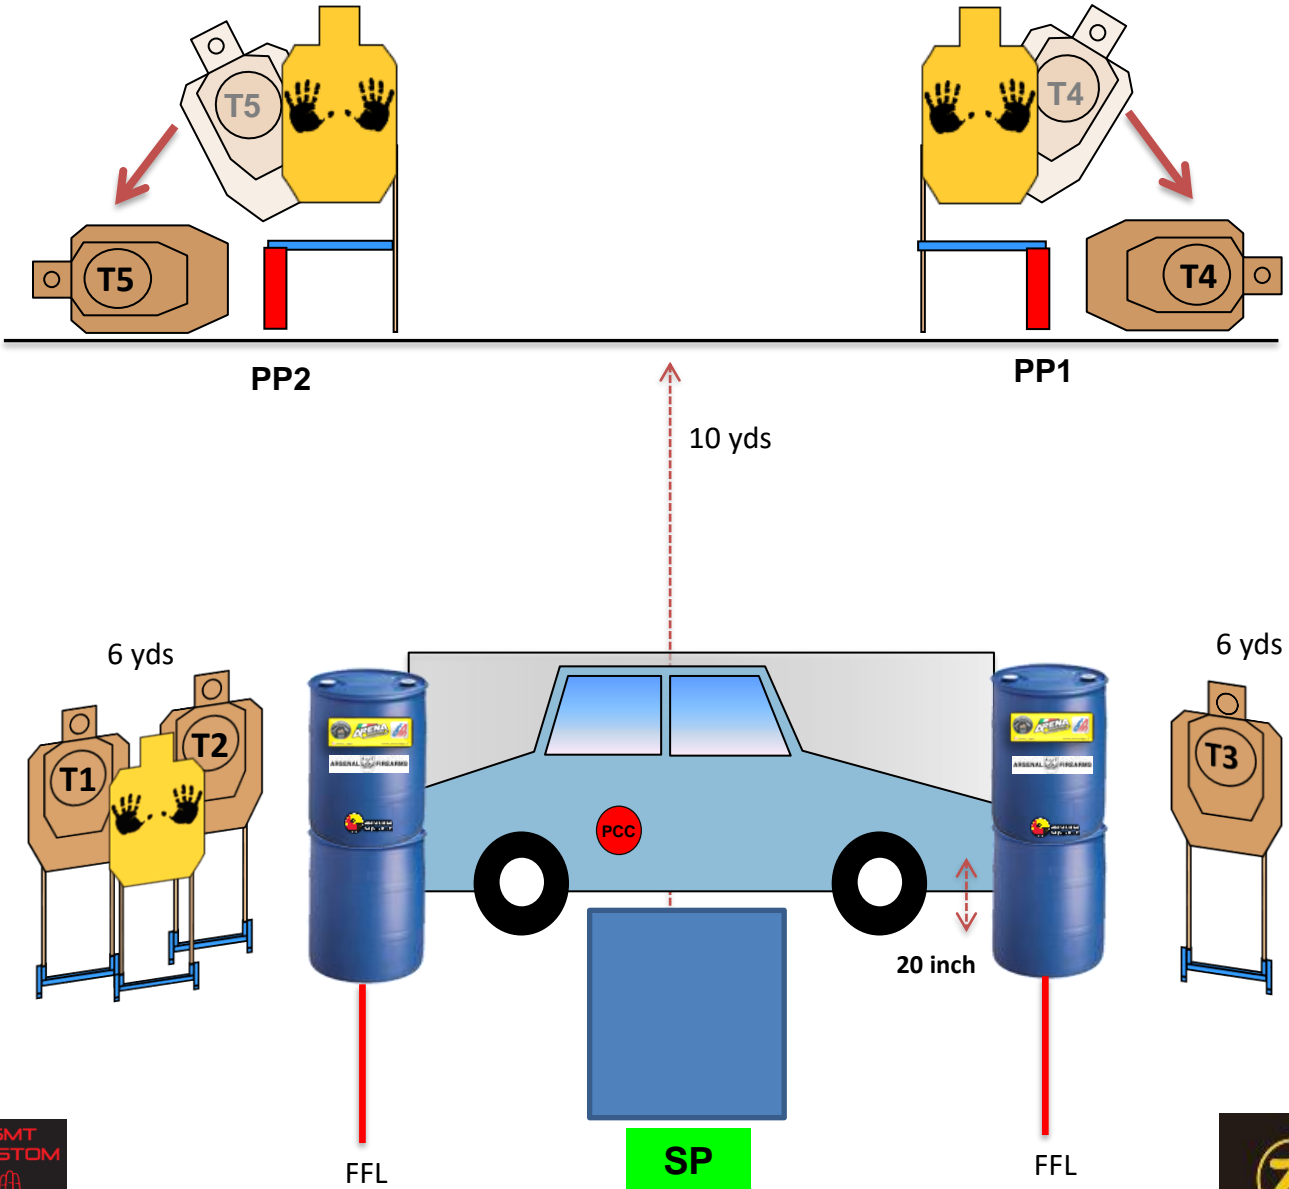

Unless otherwise specified, 180° rule applies horizontally and vertically the top of the berms are the limits