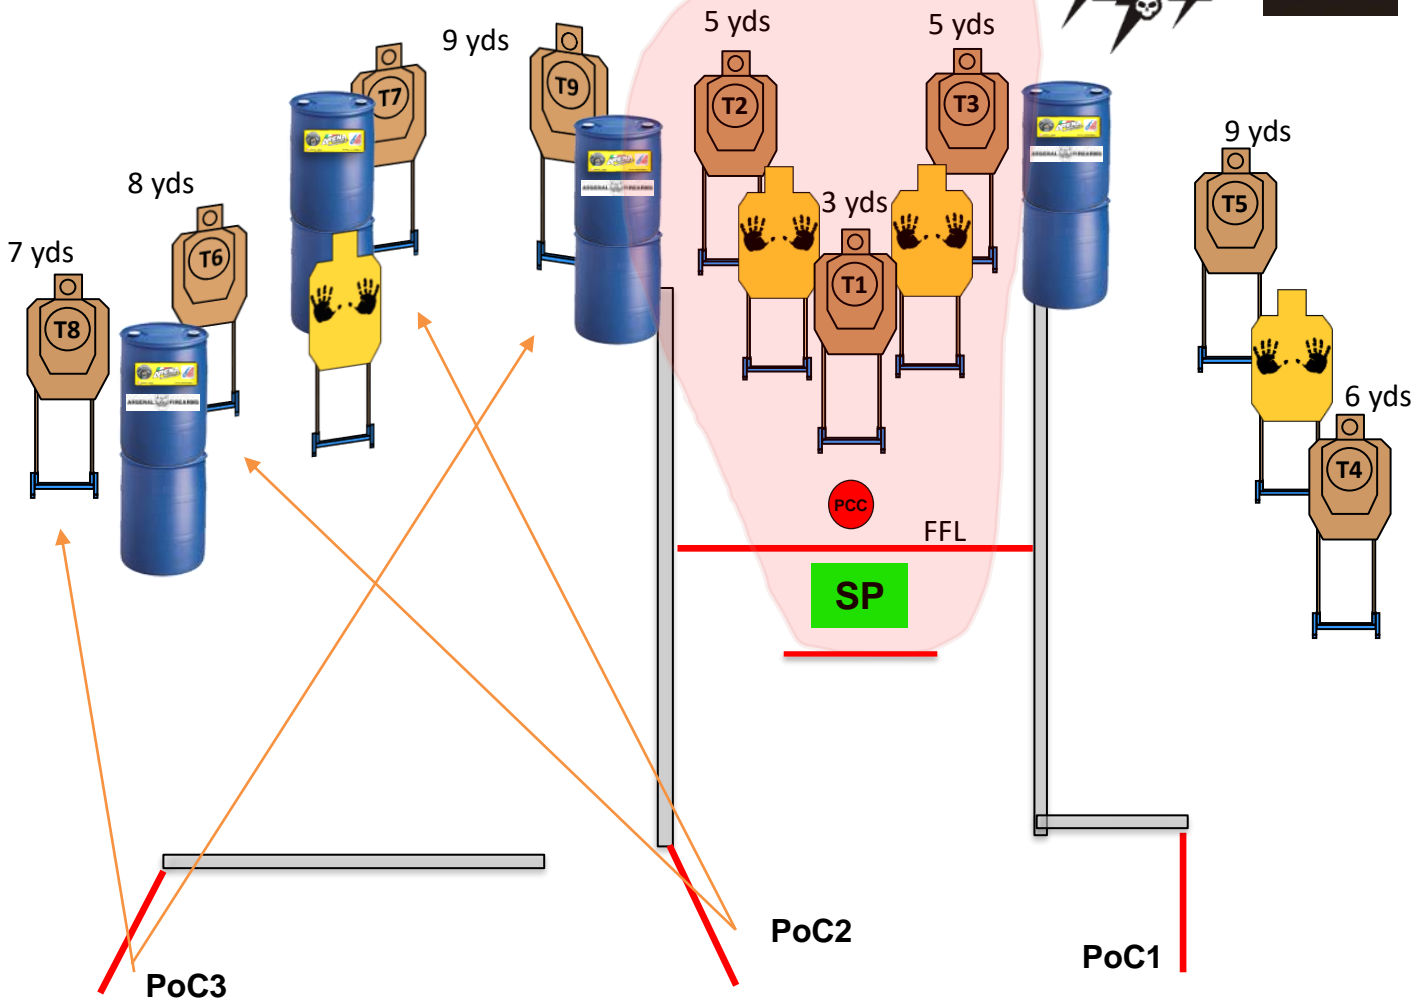

ARSENAL FIREARMS

Unless otherwise specified, 180° rule applies horizontally and vertically the top of the berms are the limits