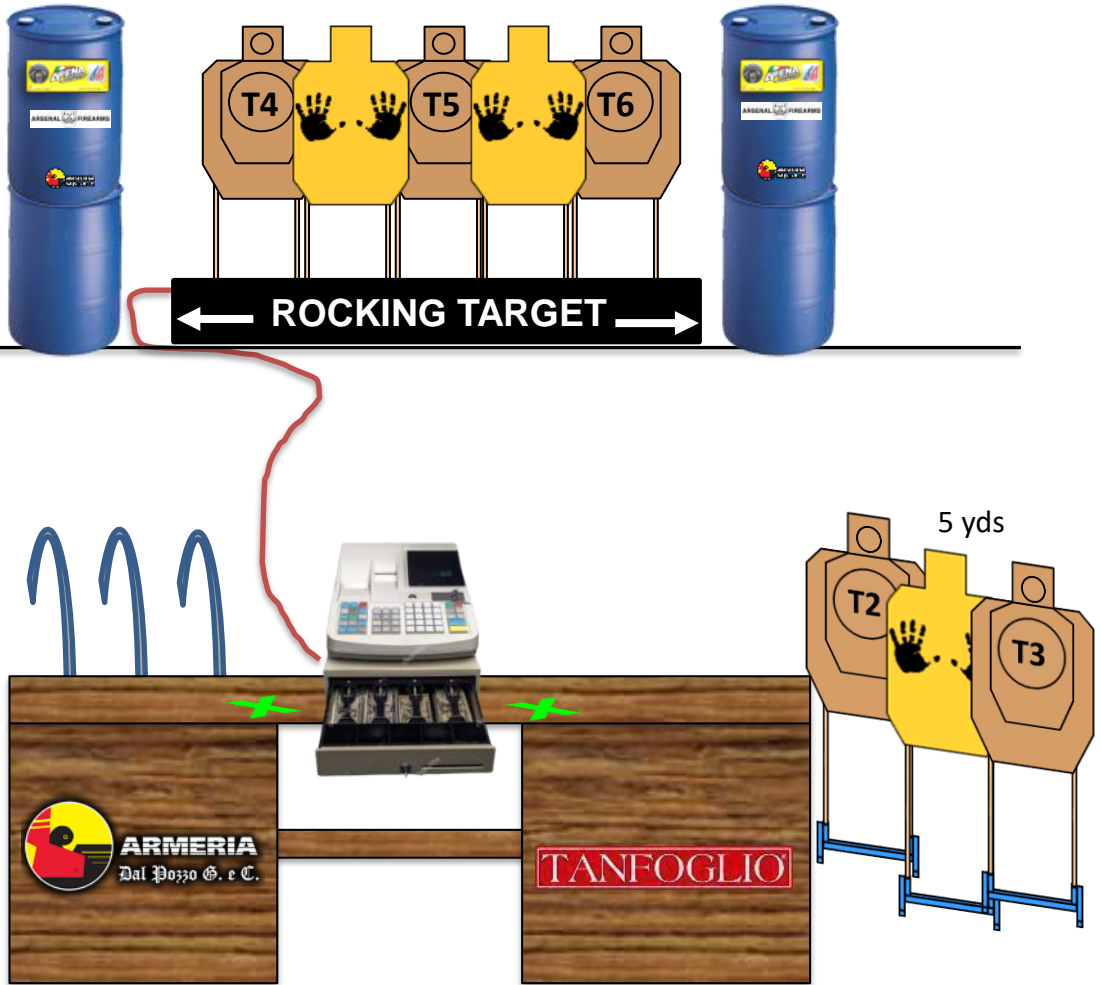

Arsenal Firearms 2022 IDPA Italian National Championship

STAGE 4 «IN THE BREWERY»

SCENARIO: You are on evening shift at the local brewery when a group of drunk thugs pull out their firearms demanding the evening's earnings.

START POSITION: Standing at SP facing down range. Firearm **unloaded** with slide and hammer/striker forward on table with trigger guard centered on **X**. **All the ammunition carriers inside the cashier.**

SCORING: Unlimited
ROUND COUNT: 12
TARGETS: 6 Threat, 3 Non-threat,
SCORED HITS: Best 2 per target
START-STOP: Audible - Last shot
RULES: Current IDPA Rulebook
CONCEALMENT: Required
MUZZLE SAFE: 180°
DISTANCE: 4-10 yds

PCC: Same as above except PCC on table with trigger guard centered on **X**. Muzzle downrange, action closed.
All the ammunition carriers inside the cashier.

STAGE PROCEDURE: At the start signal engage, in the open, from T1 to T6. Press the key to open the cashier and get the magazines.

NOTES: pressing the key of the cashier activates the Rocking target as well that will start moving from right to left.