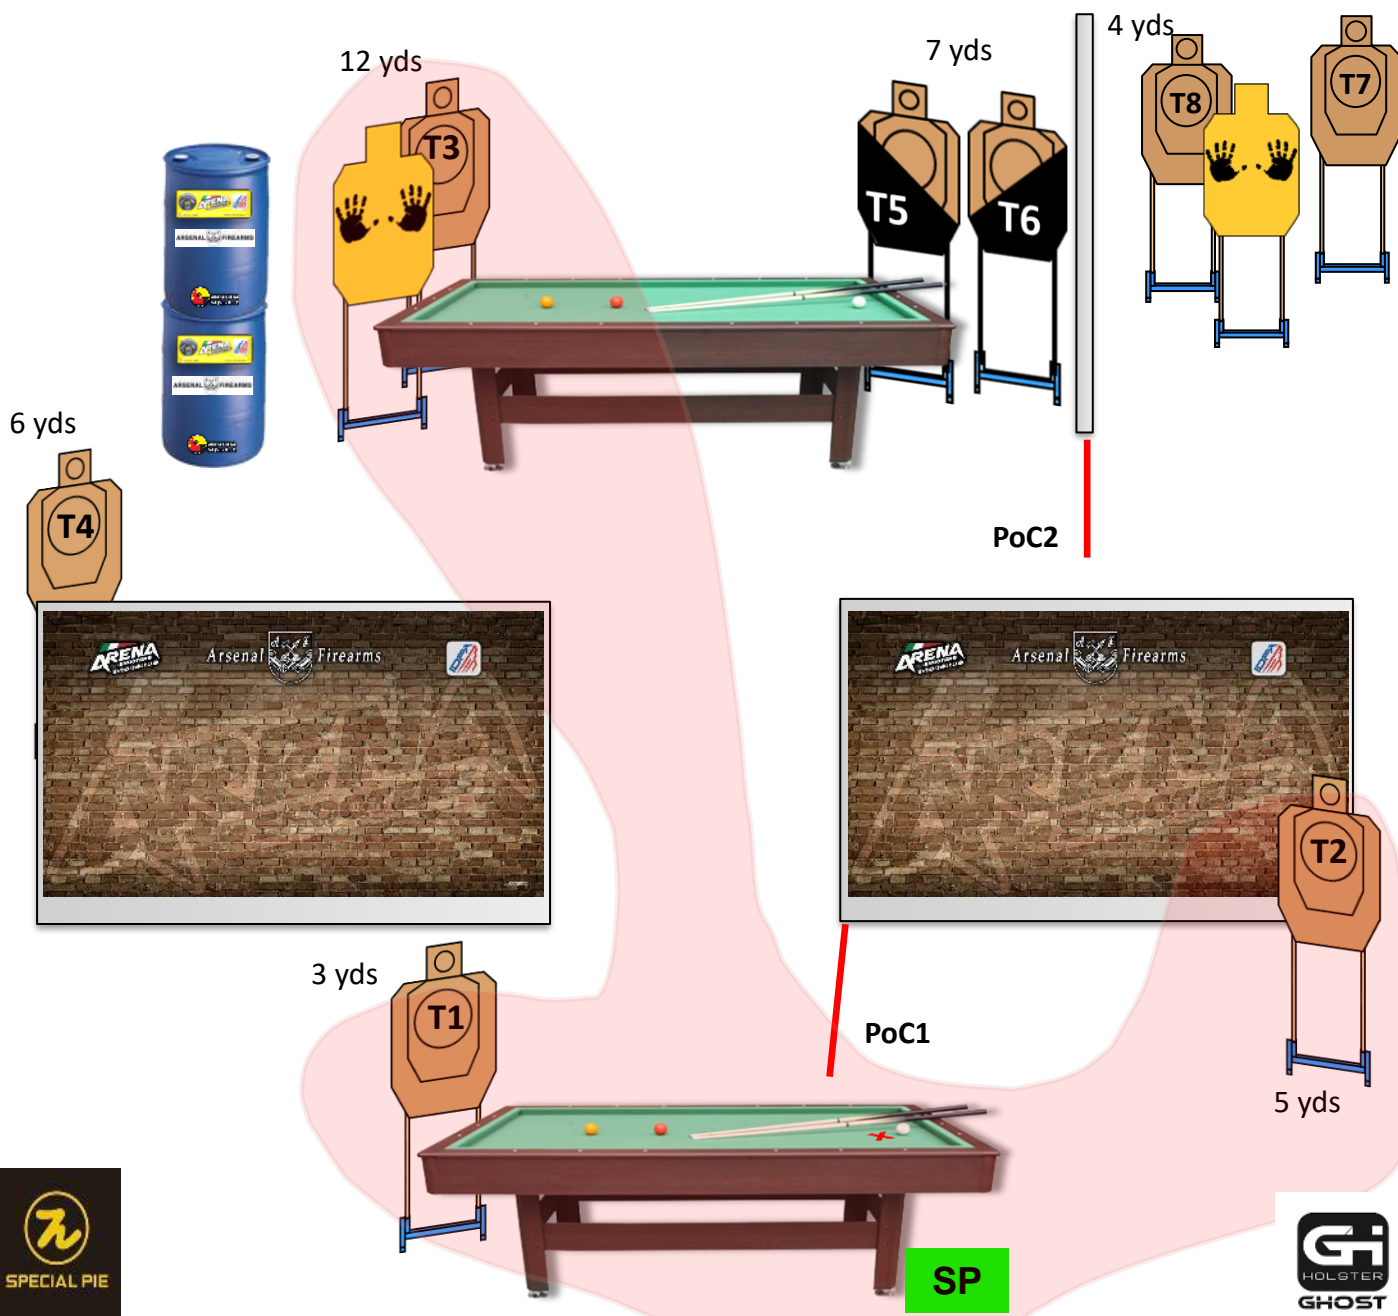

Arsenal Firearms 2022 IDPA Italian National Championship

STAGE 7 «THE COLOR OF MONEY»

SCENARIO: You are with your friend in a billiard room when a group of thugs in the other room begin to threaten you. Defend your friend.

START POSITION: Standing at SP with both hands touching the pool cue at the indicated points. Firearm loaded to division capacity and holstered. Magazines at division capacity.

PCC: Same as above except trigger guard centered on X.
Muzzle downrange, action closed.

STAGE PROCEDURE: At the start signal, engage from T1 to T8 in Tactical Priority. T1, T2 and T3 are "in the open".

SCORING:	Unlimited
ROUND COUNT:	16
TARGETS:	8 Threat, 2 Non-threat
SCORED HITS:	Best 2 per target
START-STOP:	Audible - Last shot
RULES:	Current IDPA Rulebook
CONCEALMENT:	Required
MUZZLE SAFE:	180°
DISTANCE:	3-12 yds

Unless otherwise specified, 180° rule applies horizontally and vertically the top of the berms are the limits