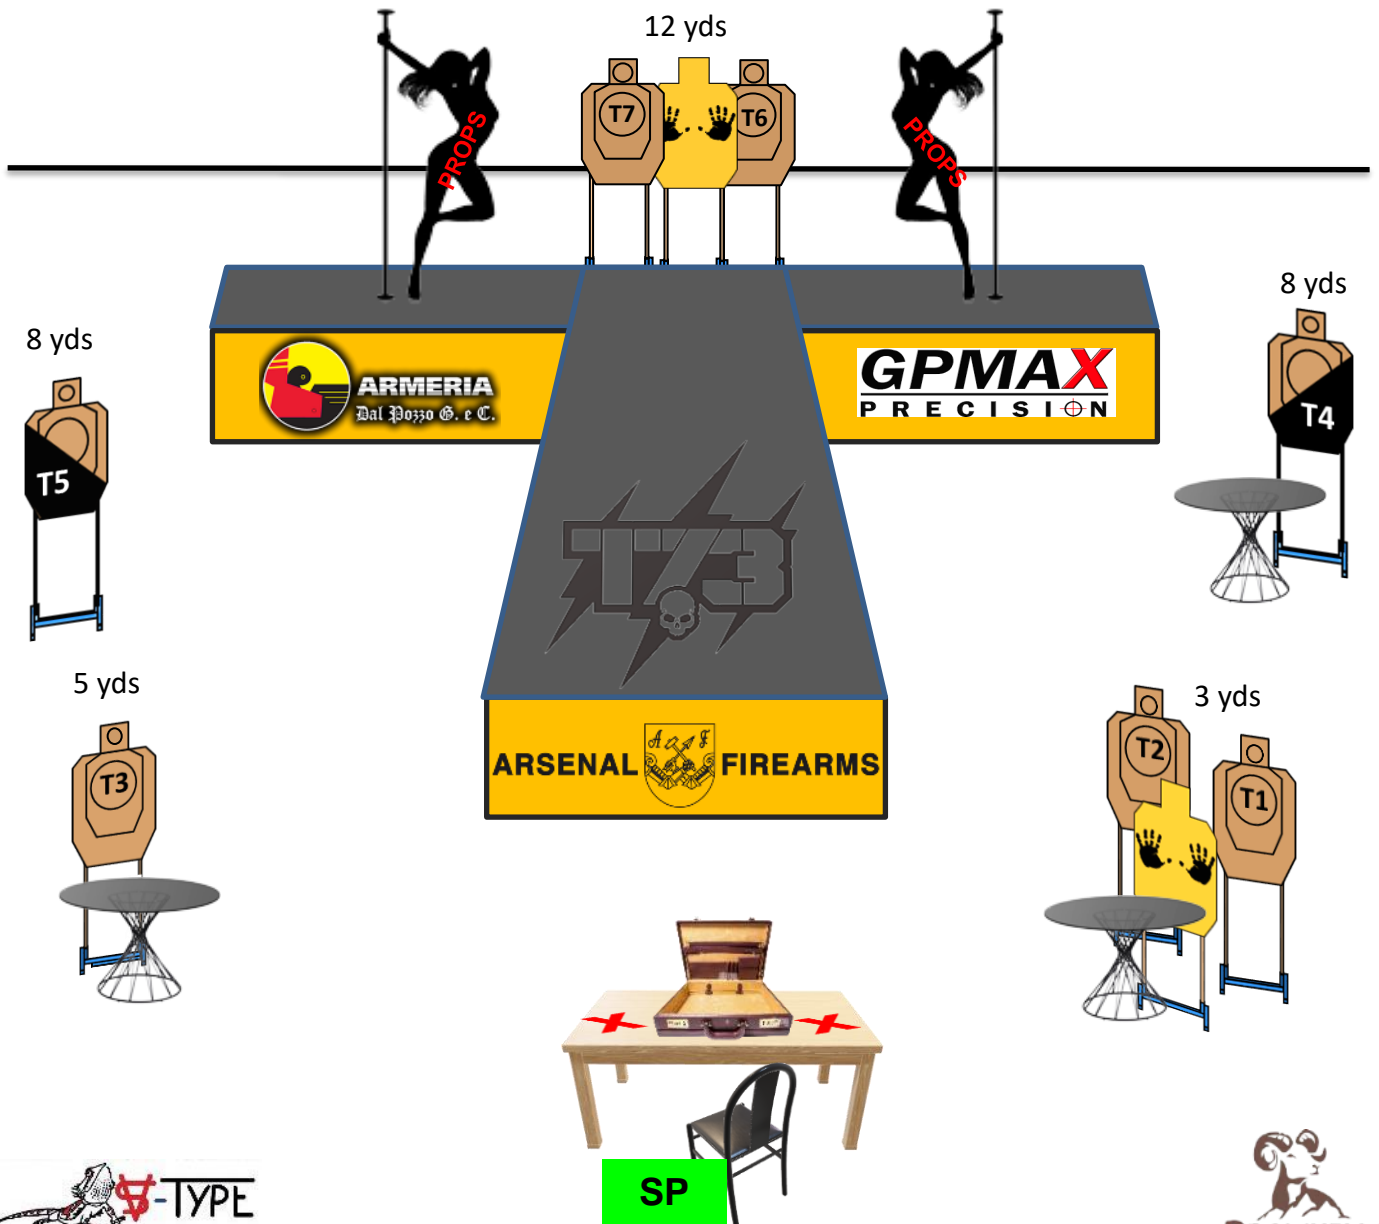

Unless otherwise specified, 180° rule applies horizontally and vertically the top of the berms are the limits