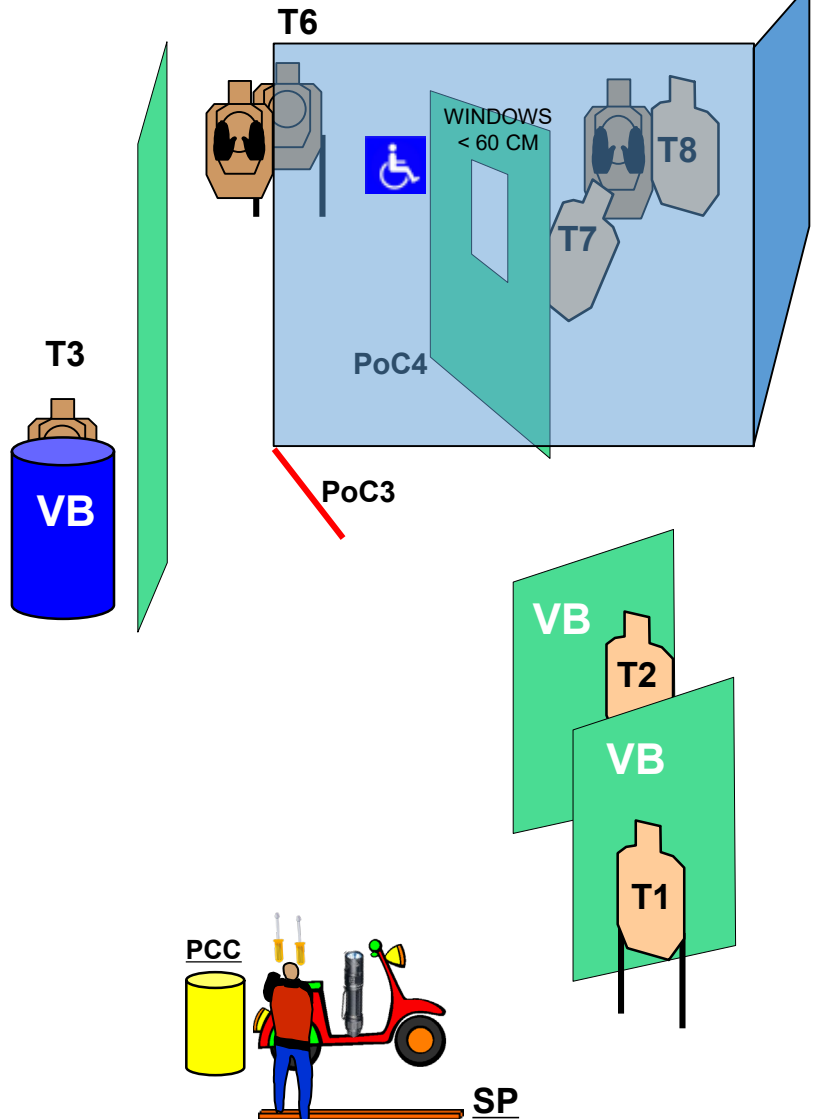

TUSCIA LAND 2024 – T2

Stage 7 “THE DIRTY MOTORCYCLE”

Course Designer: SHOOTING CLUB VASANELLO

SCENARIO: You live in a dangerous neighborhood and for this reason you are always armed. While you were repairing your motorcycle, two armed people with guns attempted to rob your. Defend yourself from the attack.

START POSITION: Standing relax at SP facing downrange, toes touching marks, gun unloaded on the bin, trigger guard on mark. Magazine loaded to capacity division on the shooter's person. Screwdrivers held with both hands.

N.B.: it is possible to use the flashlight at the shooter's discretion, placed on the scooter motorcycle.

PCC: same condition like pistol.

STAGE PROCEDURE At the start signal engage all targets from available Pocs.

T1, T2 e T3 are in THE OPEN

STRINGS: 1

SCORING: 16 rounds unlimited

TARGETS: 8 Threat, 3 non treat

SCORED HITS: Best 2 per target

START-STOP: Audible - Last shot

CONCEALMENT: Required

DISTANCE: 2-8 YARDE

RULES: Current IDPA Rulebook

NB: unless otherwise specified the 180° rule, applies horizontally and vertically the limit is the height of the berms and during the reload.

- WINDOWS ARE HORIZONTAL COVER