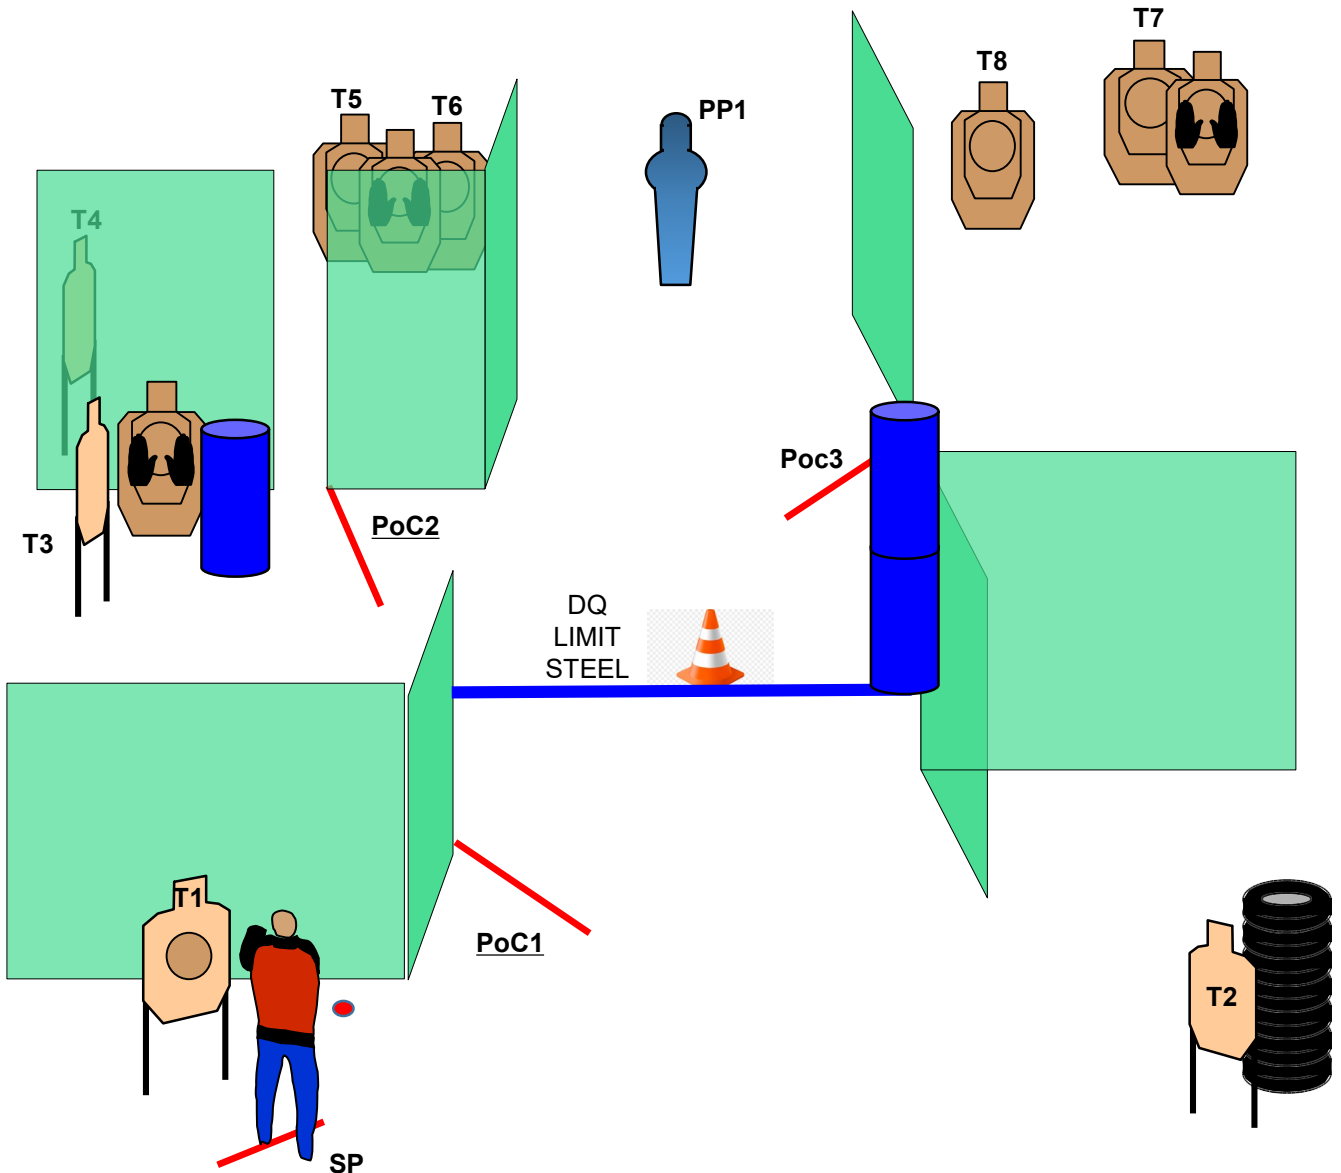

TUSCIA LAND 2024 – T2

Stage 6 “THE CURSED PARTY”

Course Designer: SHOOTING CLUB VASANELLO

SCENARIO: You are at your friend's party. Suddenly, armed people burst in and try to rob you. Defend yourself.

START POSITION: Standing relax at SP facing downrange, toes touching marks, gun loaded holster. Magazine loaded to capacity division on the shooter's person.

PCC: as a pistol. Hip level.

STAGE PROCEDURE At the start signal engage T1 in retention 3 ROUND MINIMUM. Then engage all targets from available Pocs.

N.B.: T1 , T2 e PP1 are in THE OPEN

T1 3 rounds. Engaging PP1 beyond the cone are DQ

STRINGS: 1

SCORING: 18 rounds unlimited

TARGETS: 8 Threat, 3 NON THREAT, pepper steel
SCORED HITS: Best 2 per target, T1 3 rounds, steell down

START-STOP: Audible - Last shot

CONCEALMENT: Required

DISTANCE: 1-14 YARDE

RULES: Current IDPA Rulebook

NB: unless otherwise specified the 180° rule, applies horizontally and vertically the limit is the height of the berms and during the reload.