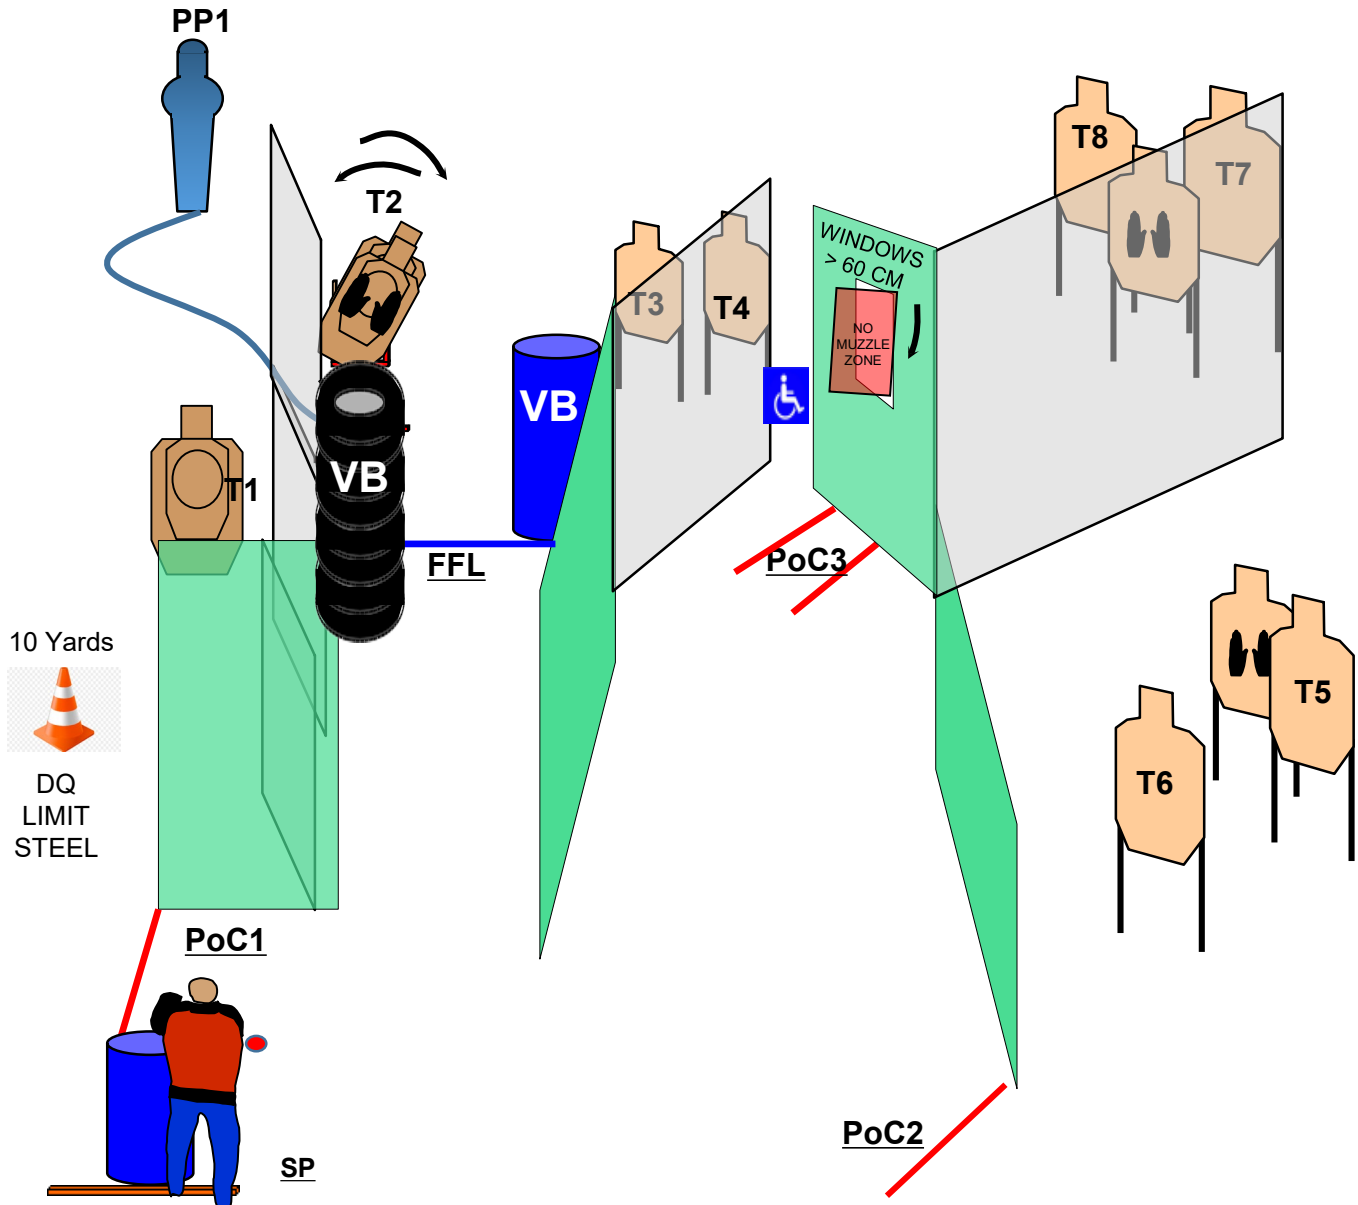

STAGE PROCEDURE At the start signal engage all targets respecting coverage and priorities. PP1 activates T2 mover. T2 remains covered at the end of the movement.

N.B.: T2, T3 e T4 are in the open. **ENGAGING PP1 BEYOND 10 YARDS ARE DQ**

STRINGS: 1

SCORING: 17 rounds unlimited

TARGETS: 8 Threat, 3 non-threat, 1 steel pepper

SCORED HITS: Best 2 per target, steel down

START-STOP: Audible - Last shot

CONCEALMENT: Required

DISTANCE: 3-15 YARDE

RULES: Current IDPA Rulebook

NB: unless otherwise specified the 180° rule, applies horizontally and vertically the limit is the height of the berms and during the reload.

TUSCIA LAND 2024 – T2

Stage 2 “RESTAURANT CRIME”

Course Designer: SHOOTING CLUB VASANELLO