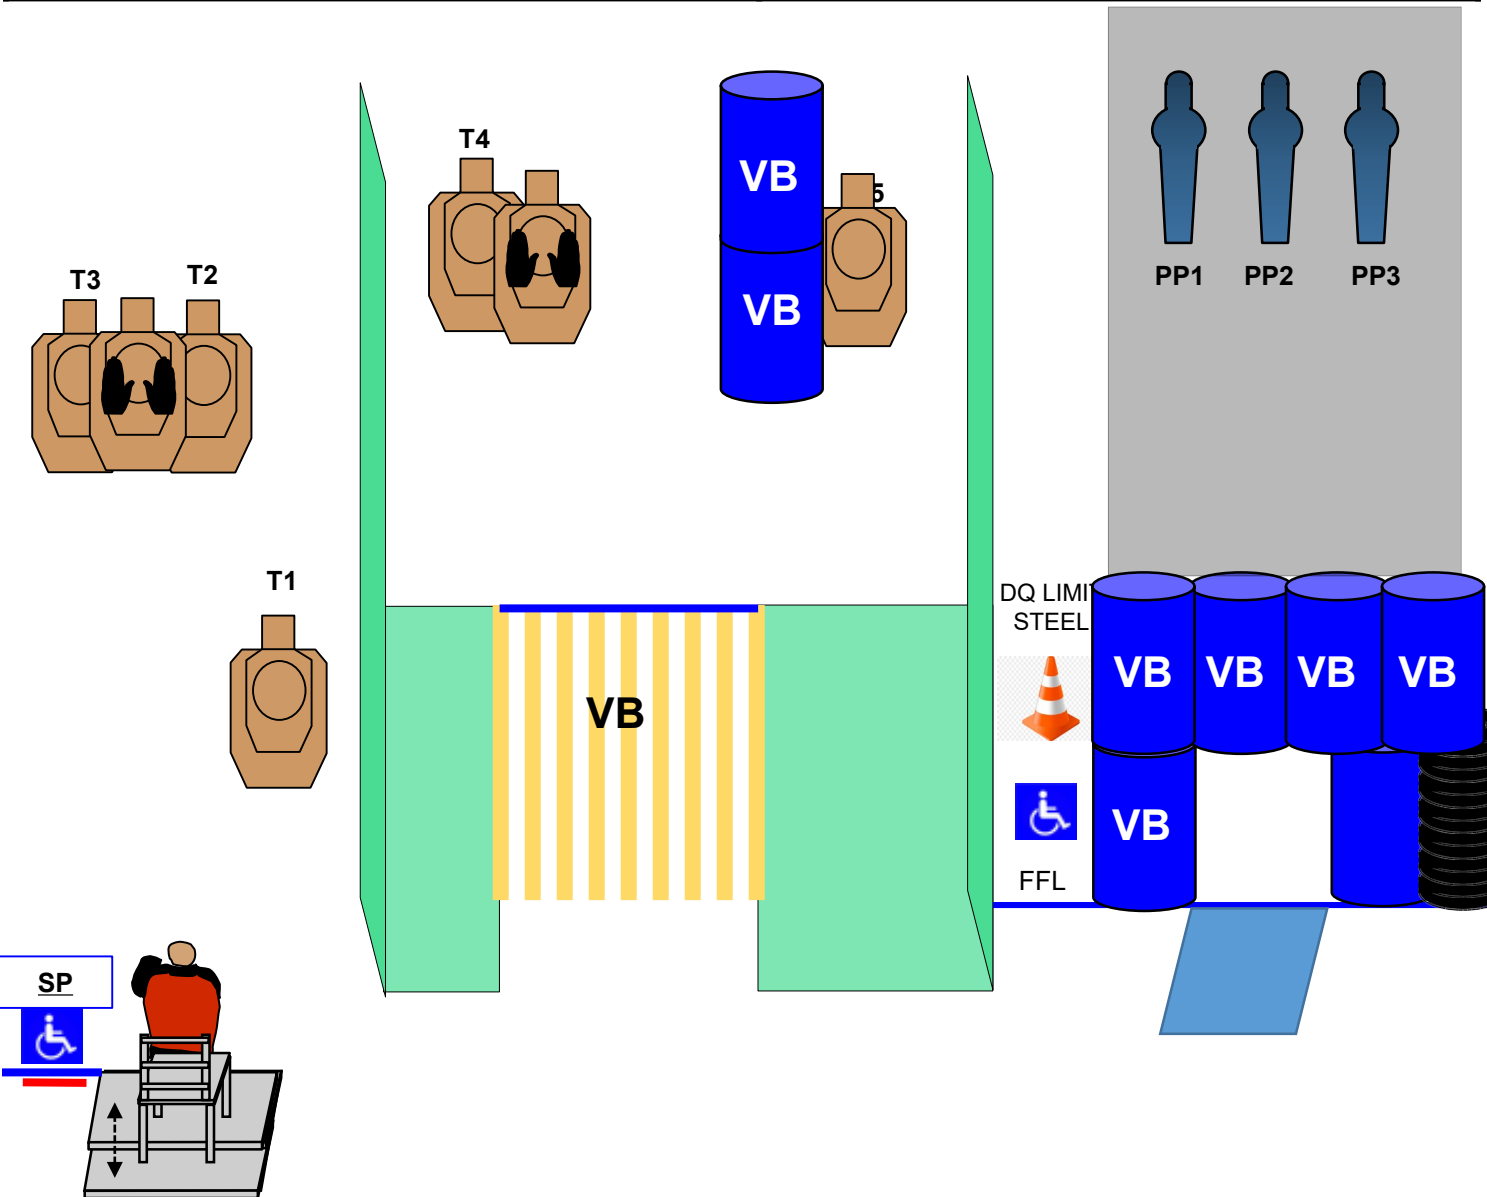

TUSCIA LAND 2024 – T2

Stage 4 “ADMIRAL”

Course Designer: SHOOTING CLUB VASANELLO

SCENARIO: you decide to spend an evening in a dangerous casino. You have made a big win of money. When you go out to go at home, two armed robbers want to rob you, defend yourself.

START POSITION: Gun unloaded holster. Magazine loaded to capacity division on the shooter’s person. Both hands on knees.

PCC: as a pistol, carbine on knees, shutter closed.

STAGE PROCEDURE: At the start signal, remaining sitting, engage T1,T2 and T3. Then the remaining target, get off the platform and finish the exercise .

ALL TARGETS ARE IN THE OPEN

N.B.: EACH TARGETS WITH 3 ROUND MINIMUM

PS: SP position only for disable people

STRINGS: 1

SCORING: 18 rounds unlimited

TARGETS: 5 Threat, 2 NON THREAT, 3 pepper

SCORED HITS: Best 3 per target, steel down

START-STOP: Audible - Last shot

CONCEALMENT: Required

DISTANCE: 5-15 YARDE

RULES: Current IDPA Rulebook

NB: unless otherwise specified the 180° rule, applies horizontally and vertically the limit is the height of the berms and during the reload.

PP1,PP2 and PP3 are visibile only under the bin