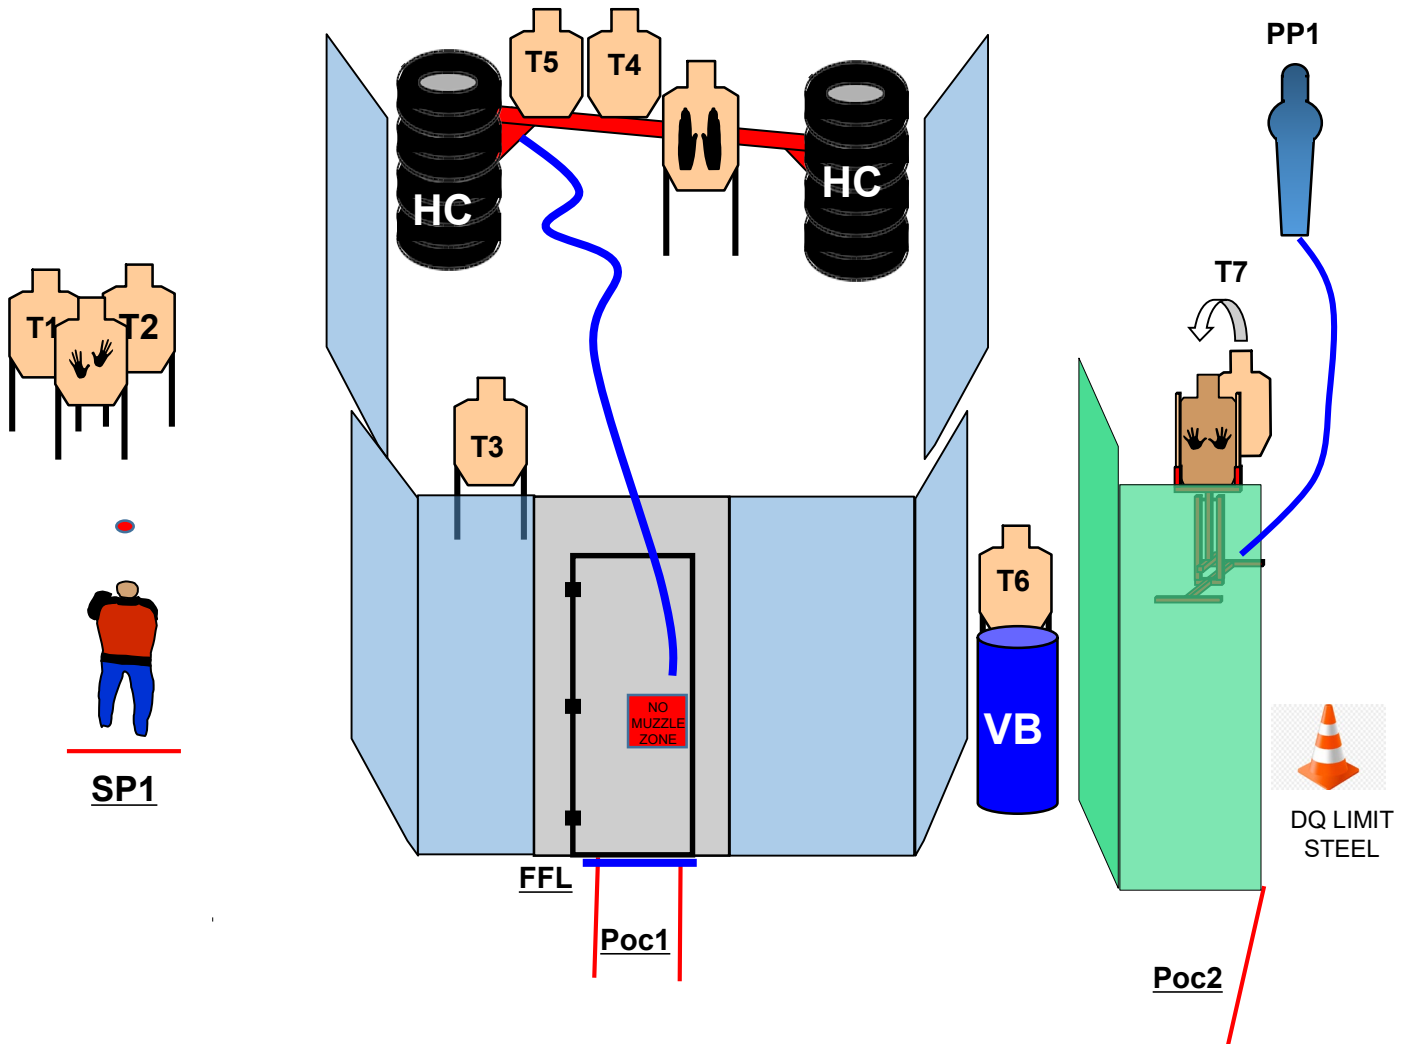

TUSCIA LAND 2024 – T2

Stage 5 “HOSTAGE”

Course Designer: SHOOTING CLUB VASANELLO

SCENARIO: You are held hostage by some armed robbers who keep you locked in a basement. In a moment of distraction you manage to free yourself and disarm one of the robbers. Run away and defend yourself from the attack with his weapon.

START POSITION: Standing relax at SP facing downrange, toes touching marks, gun loaded holster. Magazine loaded to capacity division on the shooter's person.

PCC: as a pistol, low ready on the red mark.

STAGE PROCEDURE: At the start signal engage all targets from available Pocs.

N.B.: opening the door activates the mover which ends the race T4 and T5 remains covered.

T1, T2 and T6 are in THE OPEN.

PP1 active T7 flip-up. Engage T7 with minimum 3 round. T7 disappears

STRINGS: 1

SCORING: 16 rounds unlimited

TARGETS: 7 Threat, 3 NON THREAT, 1 pepper

SCORED HITS: Best 2 per target, best 3 in T7 pepper down

START-STOP: Audible - Last shot

CONCEALMENT: Required

DISTANCE: 4-12 YARDE

RULES: Current IDPA Rulebook

NB: unless other wispecified the 180° rule, applies horizontally and vertically the limit is the height of the berms and during the reload.

Engaging PP1 beyond the cone implies DQ