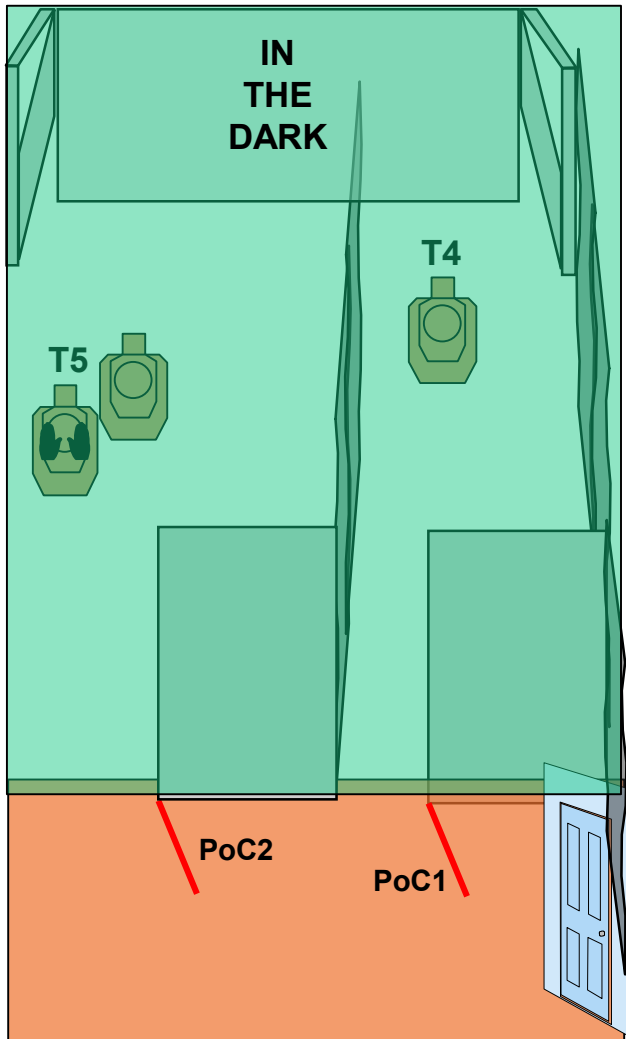

TUSCIA LAND 2024 – T2

Stage 7 “THE DIRTY MOTORCYCLE”

Course Designer: SHOOTING CLUB VASANELLO

SCENARIO: You live in a dangerous neighborhood and for this reason you are always armed. While you were repairing your motorcycle, two armed people with guns attempted to rob your. Defend yourself from the attack.

START POSITION: Standing relax at SP facing downrange, toes touching marks, gun unloaded on the bin, trigger guard on mark. Magazine loaded to capacity division on the shooter's person. Screwdrivers held with both hands.

N.B.: it is possible to use the flashlight at the shooter's discretion, placed on the scooter motorcycle.

PCC: same condition like pistol.

STAGE PROCEDURE At the start signal engage all targets from available Pocs.

T1, T2 e T3 are in THE OPEN

STRINGS: 1

SCORING: 16 rounds unlimited

TARGETS: 8 Threat, 3 non treat

SCORED HITS: Best 2 per target

START-STOP: Audible - Last shot

CONCEALMENT: Required

DISTANCE: 2-8 YARDE

RULES: Current IDPA Rulebook

NB: unless otherwise specified the 180° rule, applies horizontally and vertically the limit is the height of the berms and during the reload.

- WINDOWS ARE HORIZONTAL COVER