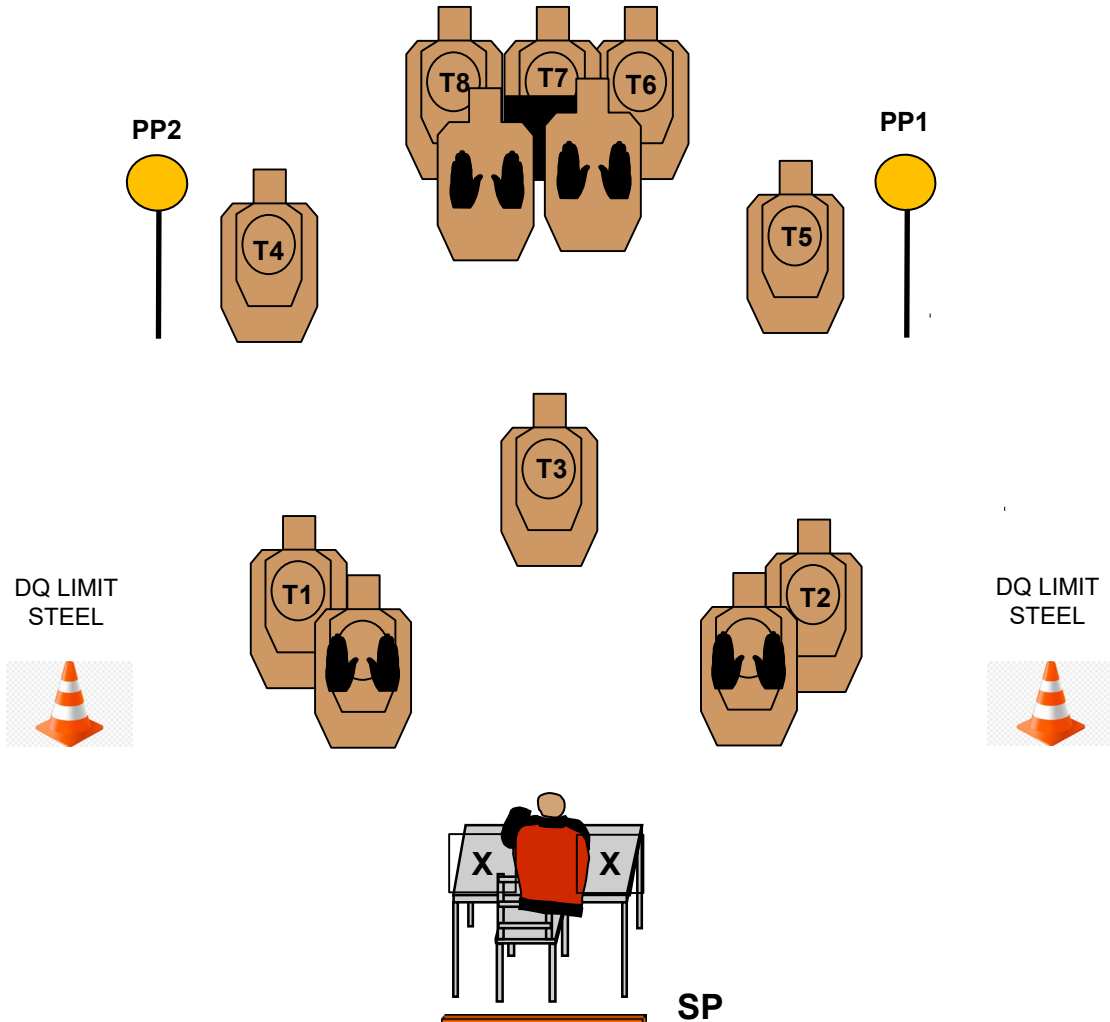

STAGE PROCEDURE: At the start signal, while remaining sitting, engage from T1 to T8, PP1 and PP2 respecting priorities.

PP1 and PP2 are flashlights (steel plate)

STRINGS: 1

SCORING: 18 rounds unlimited

TARGETS: 8 Threat, 4 NON Threat, 2 steel plate

SCORED HITS: Best 2 per target, steel down

START-STOP: Audible - Last shot

CONCEALMENT: Required

DISTANCE: 3-18 YARDE

RULES: Current IDPA Rulebook

NB: unless other wispecified the 180° rule, applies horizontally and vertically the limit is the height of the berms and during the reload.