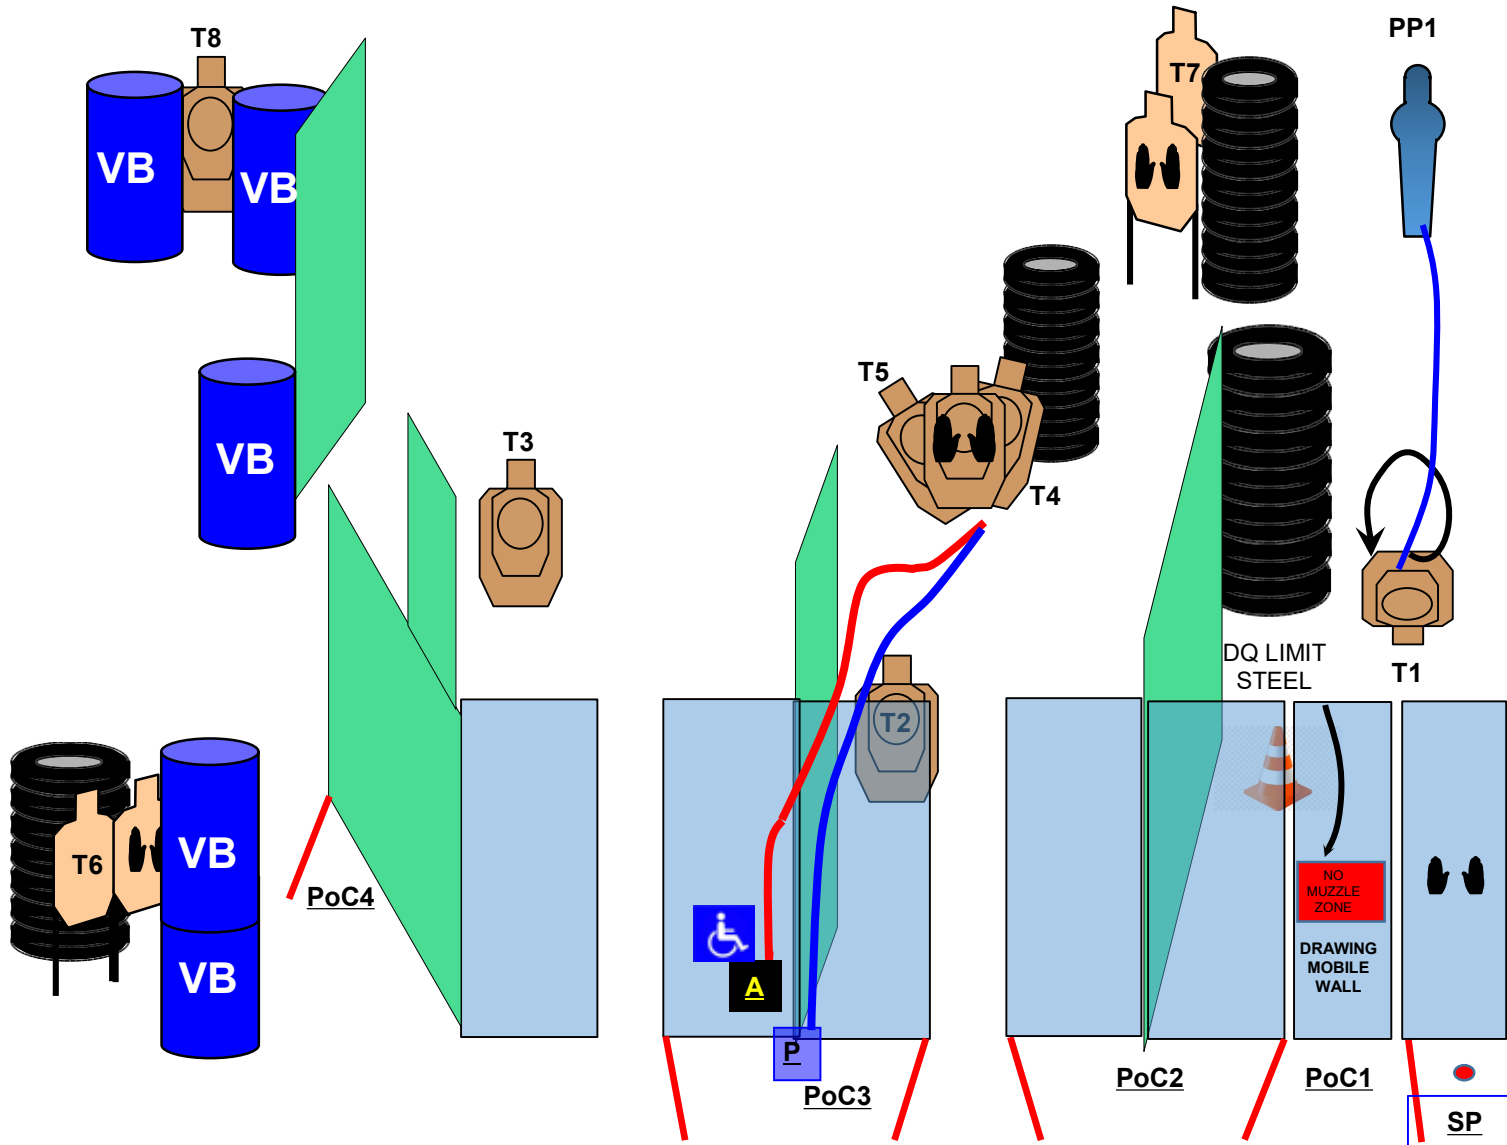

STAGE PROCEDURE: At the start signal engage all targets from available Pocs. T6 and T8 are in the open. Knock down the wall to engage PP1 and T1 which remains visible. T4 and T5 drop-out, remain visible only after activating the “P” platform.

N.B.=ACTIVATOR ROPE FOR DISABLED PEOPLE

STRINGS: 1

SCORING: 17 rounds unlimited

TARGETS: 8 Threat, 3 NON THREAT, 1 pepper

SCORED HITS: Best 2 per target, steel down

START-STOP: Audible - Last shot

CONCEALMENT: Required

DISTANCE: 4-16 YARDE

RULES: Current IDPA Rulebook

NB: unless otherwise specified the 180° rule, applies horizontally and vertically the limit is the height of the berms and during the reload.

Engaging PP1 beyond the cone implies DQ